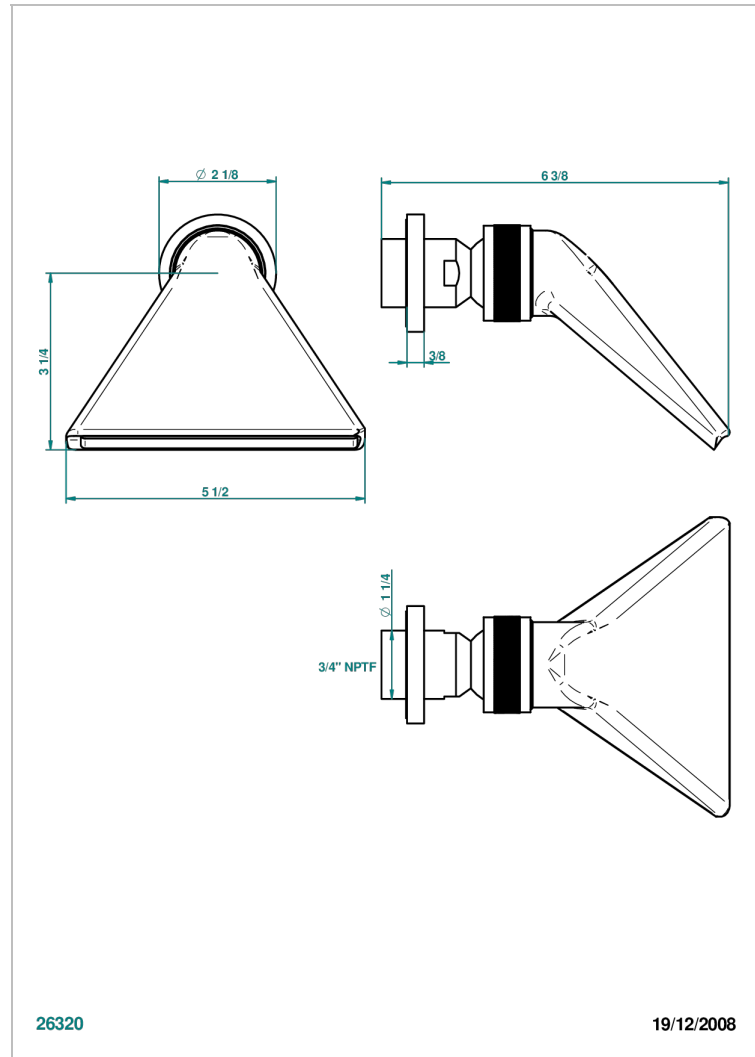

# BAMBOU AMBER CRYSTAL

A34-3640/US

Shower head, cast deluge with 3/4" connection

THG  
PARIS

## CHARACTERISTIC

- BamboU Amber crystal
- Shower head, cast deluge with 3/4" connection