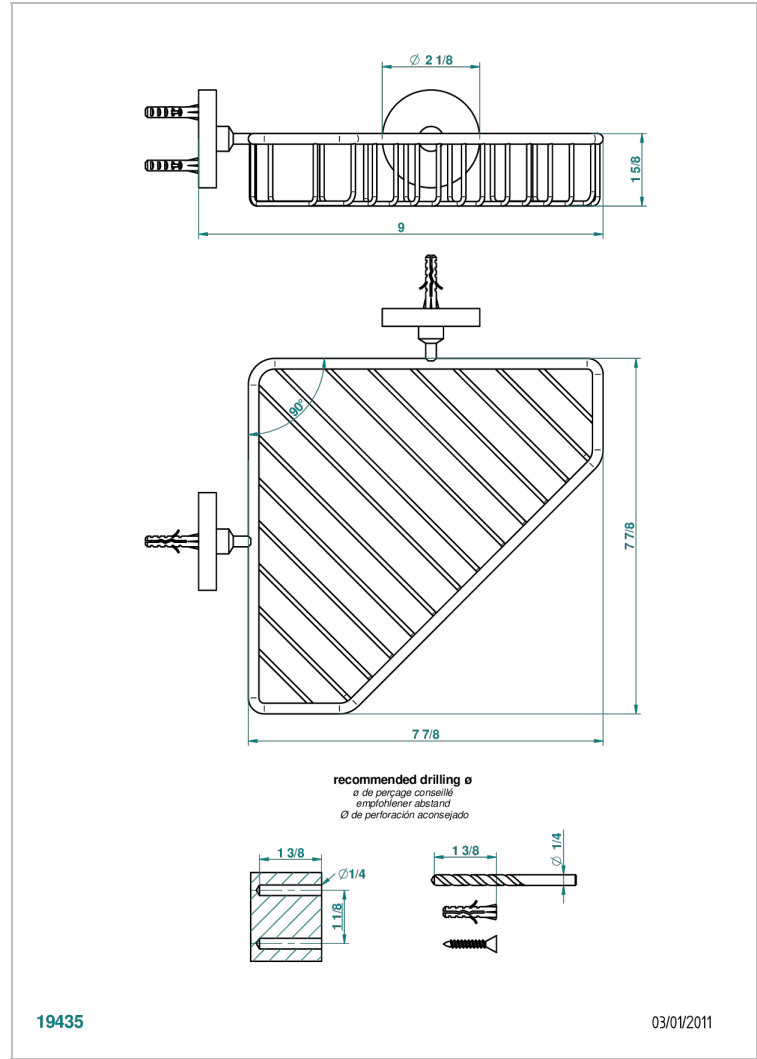

BAMBOU AMBER CRYSTAL

A34-3623

Large corner soap basket, wall mounted

THG[®]
PARIS

CHARACTERISTIC

- BamboU Amber crystal
- Large corner soap basket, wall mounted

AVAILABLE FINITIONS

Black nickel - D24
Blush PVD - H62
Brass color PVD - H49
Brown bronze color PVD - F33
Chrome polished - A02
Chrome polished / gold polished - G02