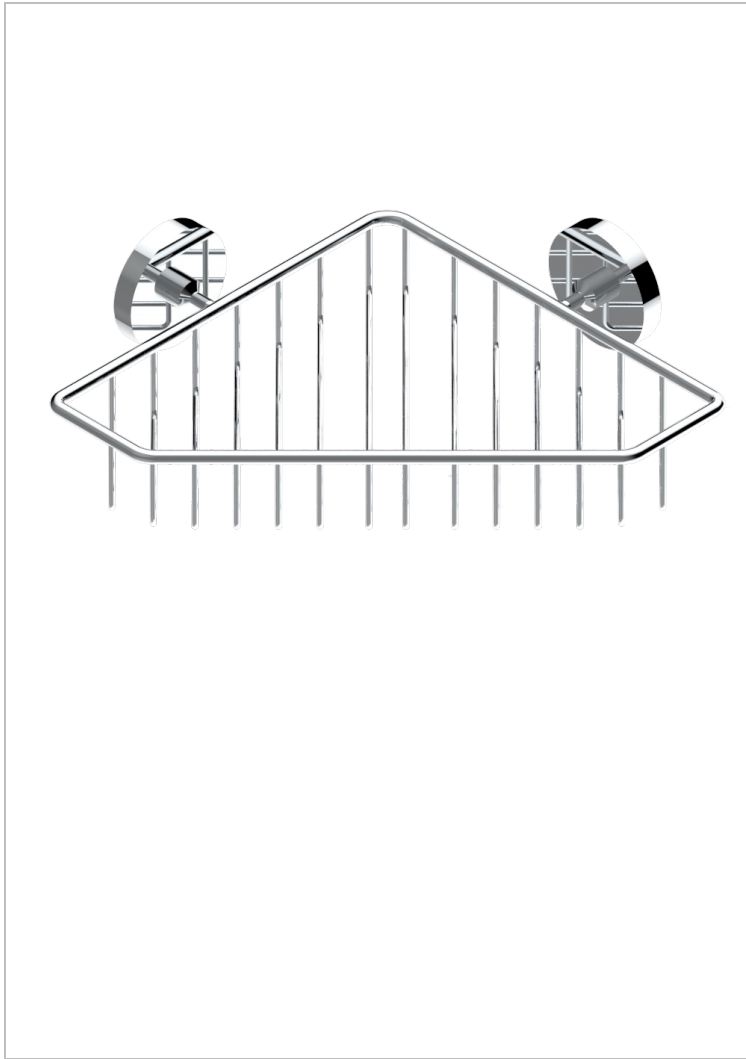

BAMBOU AMBER CRYSTAL

A34-3623

Large corner soap basket, wall mounted

THG[®]
PARIS

CHARACTERISTIC

- BamboU Amber crystal
- Large corner soap basket, wall mounted

AVAILABLE FINITIONS

Black nickel - D24
Blush PVD - H62
Brass color PVD - H49
Brown bronze color PVD - F33
Chrome polished - A02
Chrome polished / gold polished - G02