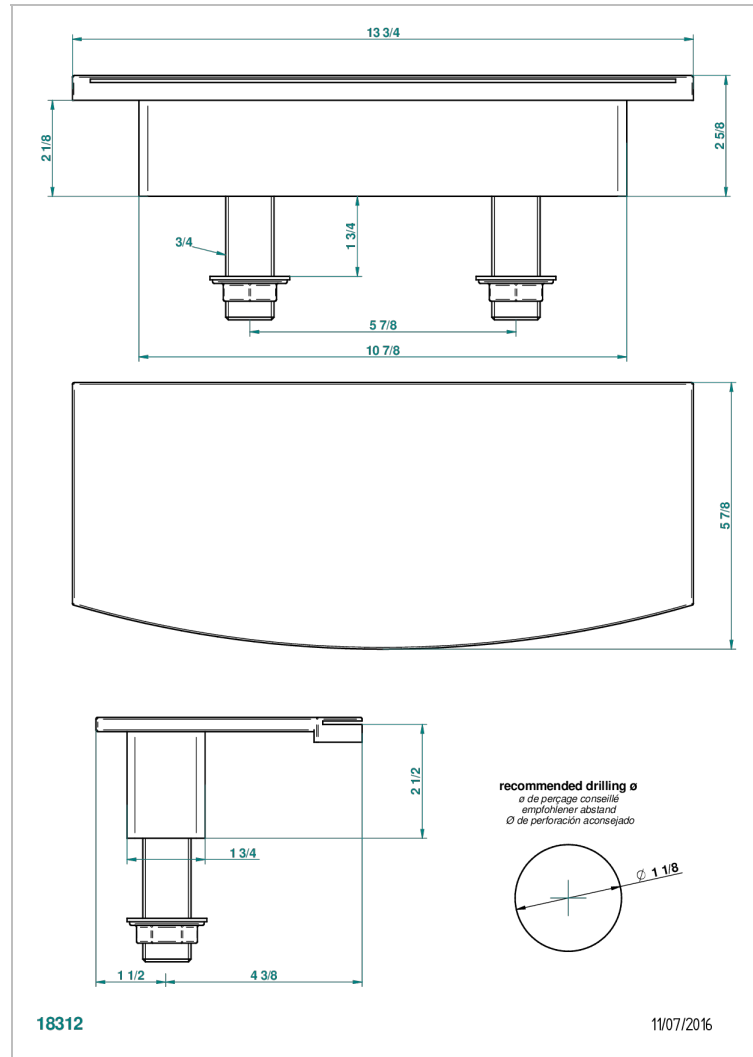

BAMBOU AMBER CRYSTAL

A34-29NIA/E

Waterfall bath spout, deck mounted, 13.3/4"

CHARACTERISTIC

- BamboU Amber crystal
- Waterfall bath spout, deck mounted, 13.3/4"

RELATED SKU'S

- Ref. G00-77 Special Tee set for waterfall spout