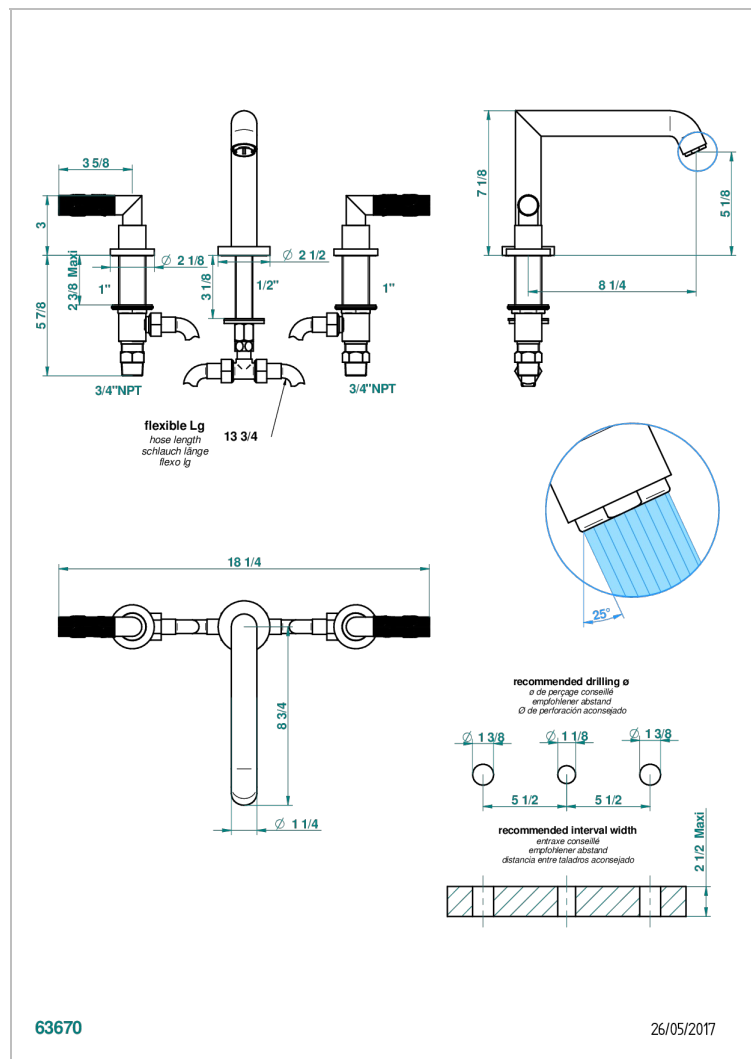

# BAMBOU AMBER CRYSTAL

A34-25SGUS

Roman tub set with 3/4" valves

63670

26/05/2017

## CHARACTERISTIC

- BamboU Amber crystal
- Roman tub set with 3/4" valves