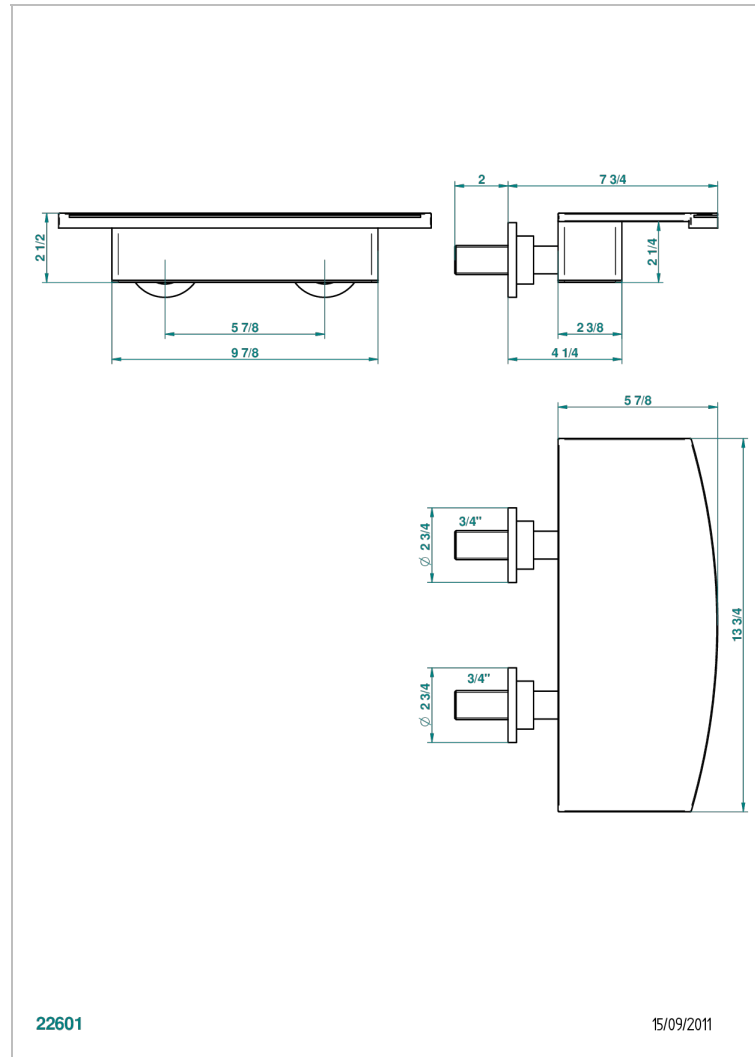

BAMBOU AMBER CRYSTAL

A34-22NIA/E

Waterfall bath spout, wall mounted, 13.3/4"

THG[®]
PARIS

22601

15/09/2011

CHARACTERISTIC

- Bambo Amber crystal
- Waterfall bath spout, wall mounted, 13.3/4"