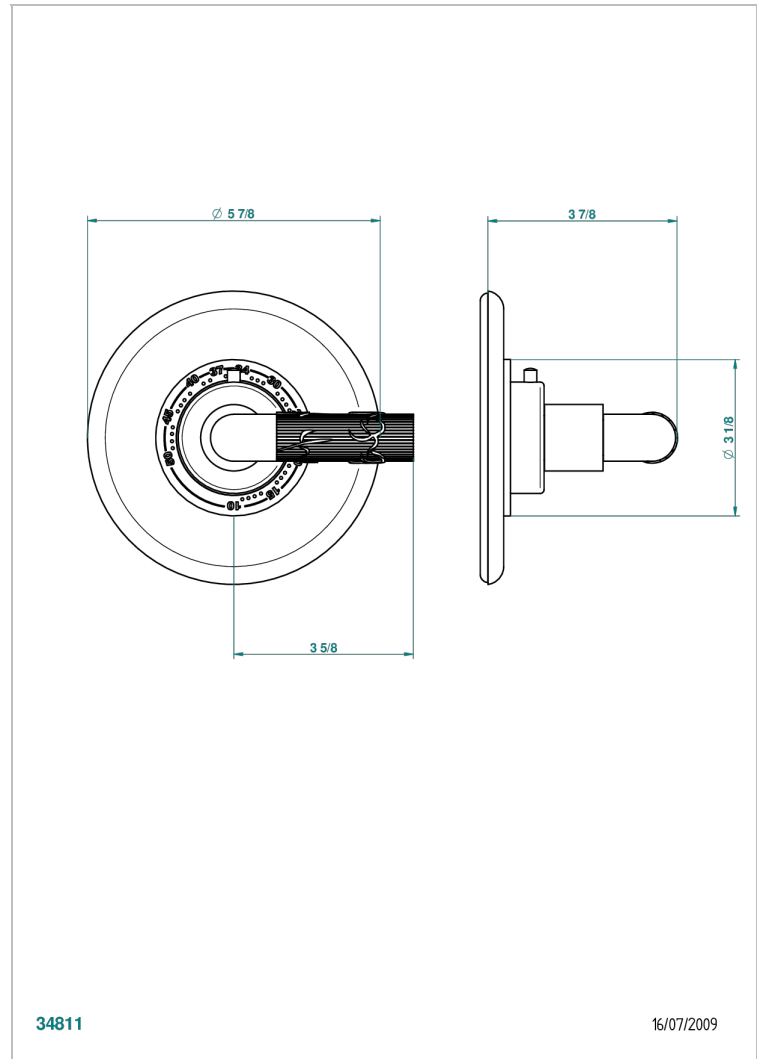

BAMBOU AMBER CRYSTAL

A34-15EN16EM

Trim plate and handle for eurotherm valve 8200/us & 8300/us

CHARACTERISTIC

- BamboU Amber crystal
- Trim plate and handle for eurotherm valve 8200/us & 8300/us

AVAILABLE FINITIONS