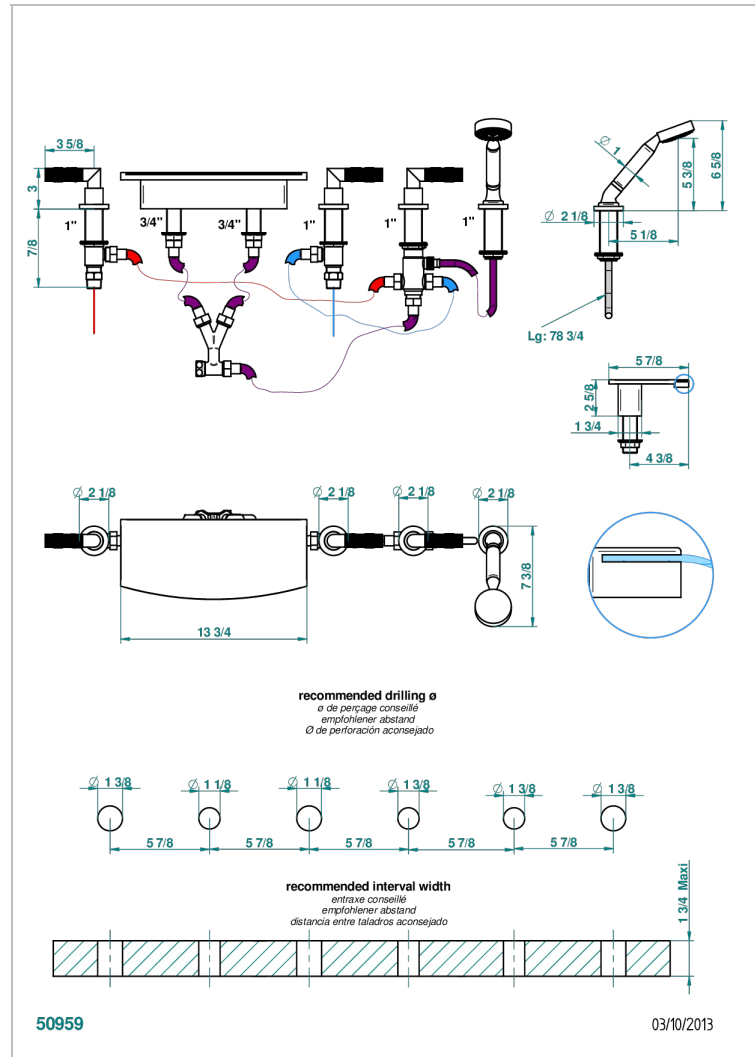

BAMBOU AMBER CRYSTAL

A34-1120/EUS

Deck mounted 3 valves roman tub set with handspray and diverter

CHARACTERISTIC

- BamboU Amber crystal
- Deck mounted 3 valves roman tub set with handspray and diverter

AVAILABLE FINITIONS

Black nickel - D24
 Blush PVD - H62
 Brass color PVD - H49
 Brown bronze color PVD - F33
 Chrome polished - A02
 Chrome polished / gold polished - G02

Copper antique matt, coated - H07
 Gold color PVD - H52
 Gold mat - F07
 Gold polished - F01
 Gold satiney - F03
 Graphite PVD - H64