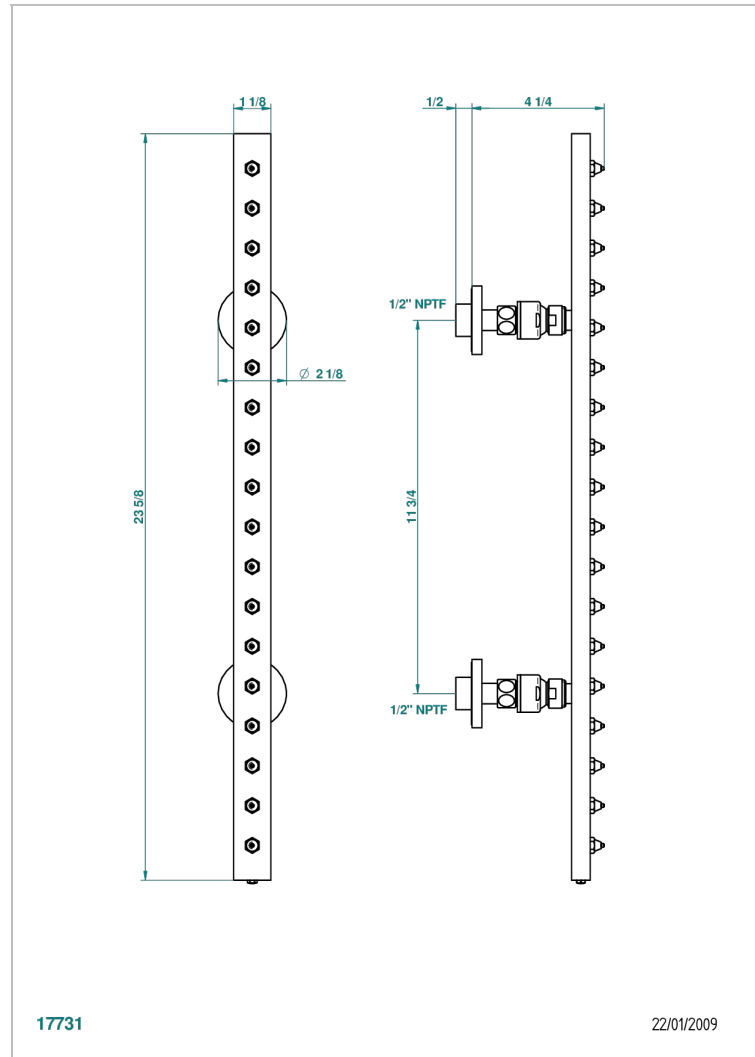

BAMBOU BLACK CRYSTAL

A33-900/US

Rain-bar, rectangular with 18 picots, 23 1/2" long - with easyclean system

THG[®]
PARIS

CHARACTERISTIC

- Bambou black crystal
- Rain-bar, rectangular with 18 picots, 23 1/2" long - with easyclean system

TECHNICAL SPECS

- Recommandé : 3 bars (max. 5 bars) - Advised : 43,5 psi (max. 72 psi)
- 8 l/min à 3 bars (2.12 gpm at 43.5 psi)

AVAILABLE FINITIONS

Black nickel - D24
Blush PVD - H62
Brass color PVD - H49
Brown bronze color PVD - F33
Chrome polished - A02
Chrome polished / gold polished - G02