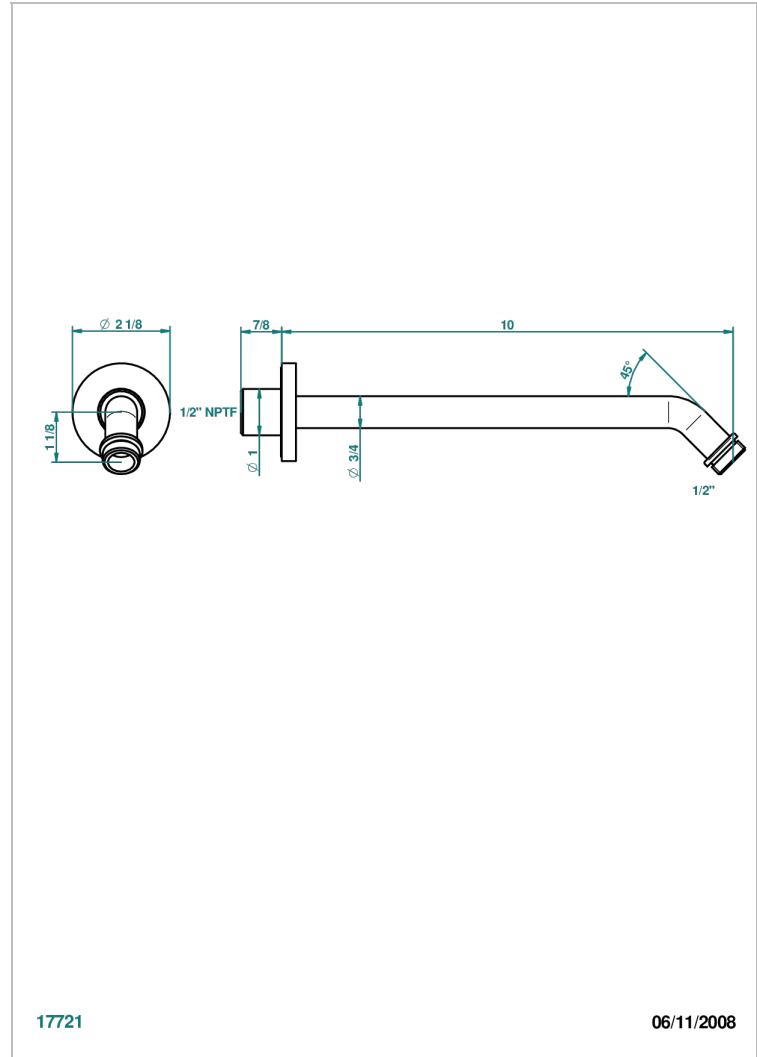

BAMBOU BLACK CRYSTAL

A33-84/US

Horizontal shower arm, 45°, lg: 10"

THG[®]
PARIS

17721

06/11/2008

CHARACTERISTIC

- BamboU black crystal
- Horizontal shower arm, 45°, lg: 10"