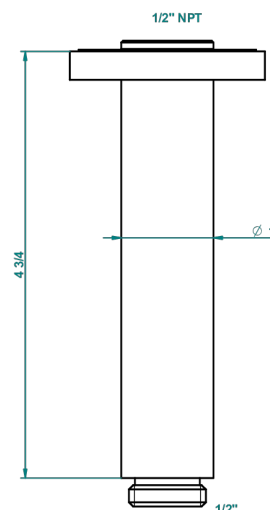

BAMBOU BLACK CRYSTAL

A33-82V/US

Vertical shower arm ceiling mounted 1/2" connection

THG[®]
PARIS

17725

21/09/2015

CHARACTERISTIC

- BamboU black crystal
- Vertical shower arm ceiling mounted 1/2" connection