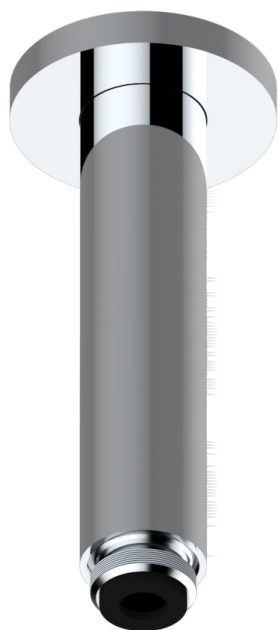

BAMBOU BLACK CRYSTAL

A33-82V/US

Vertical shower arm ceiling mounted 1/2" connection

THG[®]
PARIS

17725

21/09/2015

CHARACTERISTIC

- BamboU black crystal
- Vertical shower arm ceiling mounted 1/2" connection

AVAILABLE FINITIONS

Black nickel - D24
Blush PVD - H62
Brass color PVD - H49
Brown bronze color PVD - F33
Chrome polished - A02
Chrome polished / gold polished - G02

Copper antique matt, coated - H07
Gold color PVD - H52
Gold mat - F07
Gold polished - F01
Gold satiney - F03
Graphite PVD - H64

Light coated bronze - D01
Matt Umber PVD - H67
Matt blush PVD - H60
Matt brass color PVD - H50
Matt brown bronze color PVD - F34
Matt chrome (American satin) - C02

Matt gold color PVD - H53
Matt graphite PVD - H65
Matt nickel (American satin) - C01
Matt nickel color PVD - H56
Nickel antique / Sovereign - H28
Nickel color PVD - H55

Nickel polished - B01
Rose Gold - F27
Satin chrome - C03
Silver polished, antique - H03
Silver rhodium - F18
Soft gold - F30