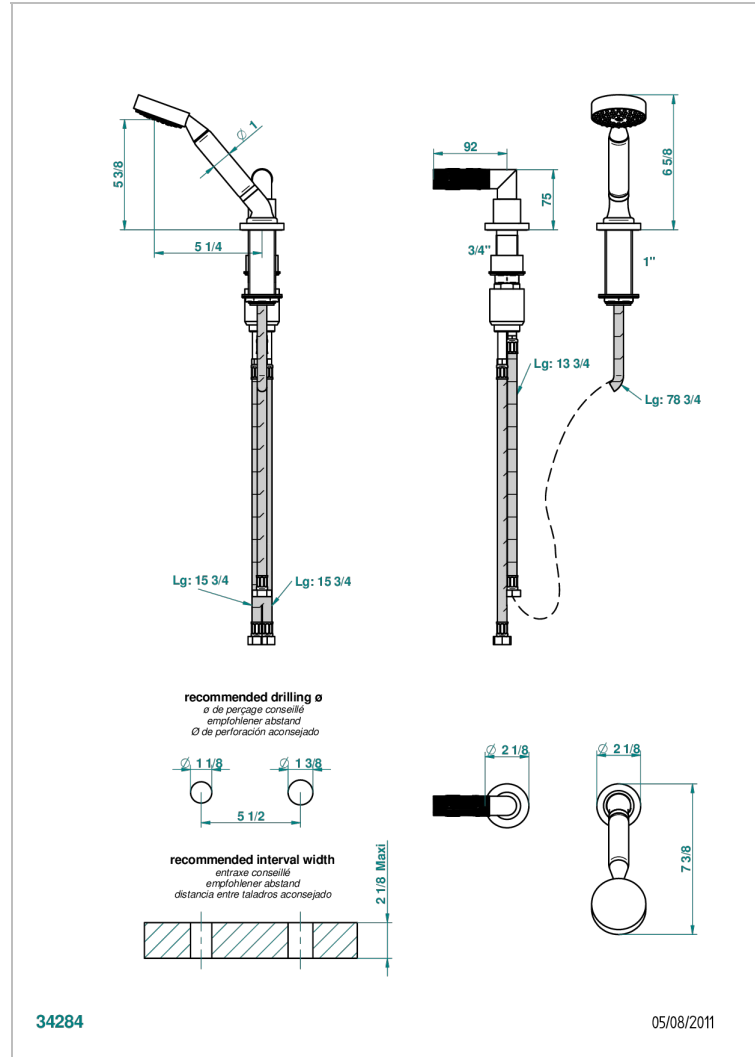

BAMBOU BLACK CRYSTAL

A33-6532/60A

Deck mounted mixer with handshower, progressive cartridge

THG[®]
PARIS

CHARACTERISTIC

- Bambou black crystal
- Deck mounted mixer with handshower, progressive cartridge

TECHNICAL SPECS

- Recommandé : 3 bars (max. 5 bars) - Advised : 43,5 psi (max. 72 psi)
- 9,5 l/min à 3 bars (2.5 gpm at 43.5 psi)

AVAILABLE FINITIONS

Black nickel - D24
 Blush PVD - H62
 Brass color PVD - H49
 Brown bronze color PVD - F33
 Chrome polished - A02
 Chrome polished / gold polished - G02