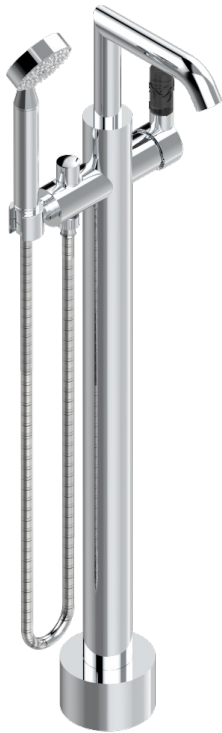

BAMBOU BLACK CRYSTAL

A33-6508S

THG[®]
PARIS

Free-standing single lever bath mixer with handshower with Easyclean system

CHARACTERISTIC

- BamboU black crystal
- Free-standing single lever bath mixer with handshower with Easyclean system

TECHNICAL SPECS

- Recommandé : 3 bars (max. 5 bars) - Advised : 43,5 psi (max. 72 psi)
- Bec : 22 l/min à 3 bars - Douchette : 9,5 l/min à 3 bars
- Spout : 5.82 gpm at 43.5 psi - Handshower : 2.5 gpm at 43.5 psi

AVAILABLE FINITIONS

Black nickel - D24
Blush PVD - H62
Brass color PVD - H49
Brown bronze color PVD - F33
Chrome polished - A02
Chrome polished / gold polished - G02

Copper antique matt, coated - H07
Gold color PVD - H52
Gold mat - F07
Gold polished - F01
Gold satiney - F03
Graphite PVD - H64

Nickel polished - B01
Rose Gold - F27
Satin chrome - C03
Silver polished, antique - H03
Silver rhodium - F18
Soft gold - F30