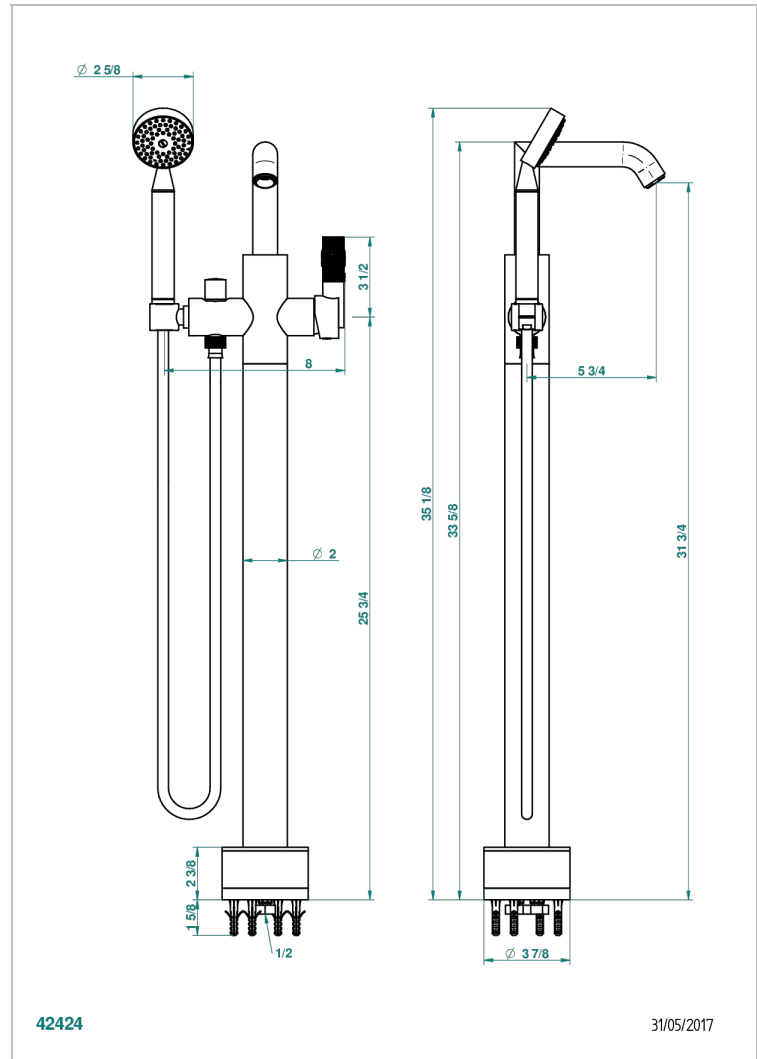

BAMBOU BLACK CRYSTAL

A33-6508S

THG[®]
PARIS

Free-standing single lever bath mixer with handshower with Easyclean system

CHARACTERISTIC

- BamboU black crystal
- Free-standing single lever bath mixer with handshower with Easyclean system

TECHNICAL SPECS

- Recommandé : 3 bars (max. 5 bars) - Advised : 43,5 psi (max. 72 psi)
- Bec : 22 l/min à 3 bars - Douchette : 9,5 l/min à 3 bars
- Spout : 5.82 gpm at 43.5 psi - Handshower : 2.5 gpm at 43.5 psi