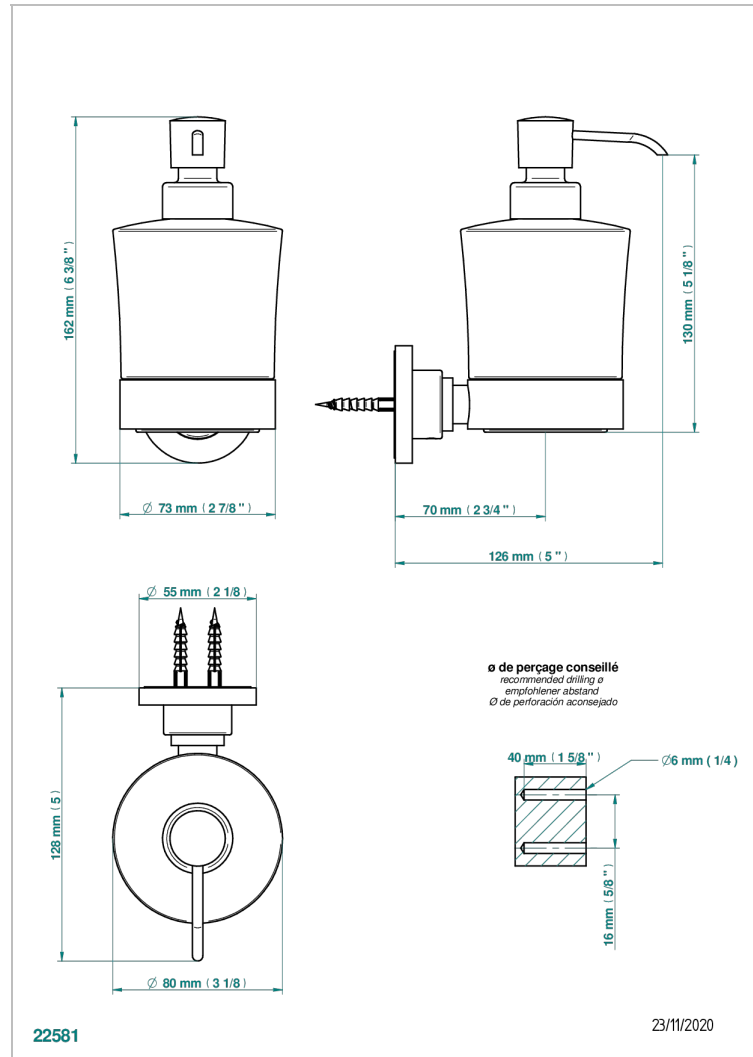

BAMBOU BLACK CRYSTAL

A33-613

Liquid soap dispenser

CHARACTERISTIC

- Bambou black crystal
- Liquid soap dispenser

AVAILABLE FINITIONS

Black nickel - D24
Blush PVD - H62
Brass color PVD - H49
Brown bronze color PVD - F33
Chrome polished - A02
Chrome polished / gold polished - G02