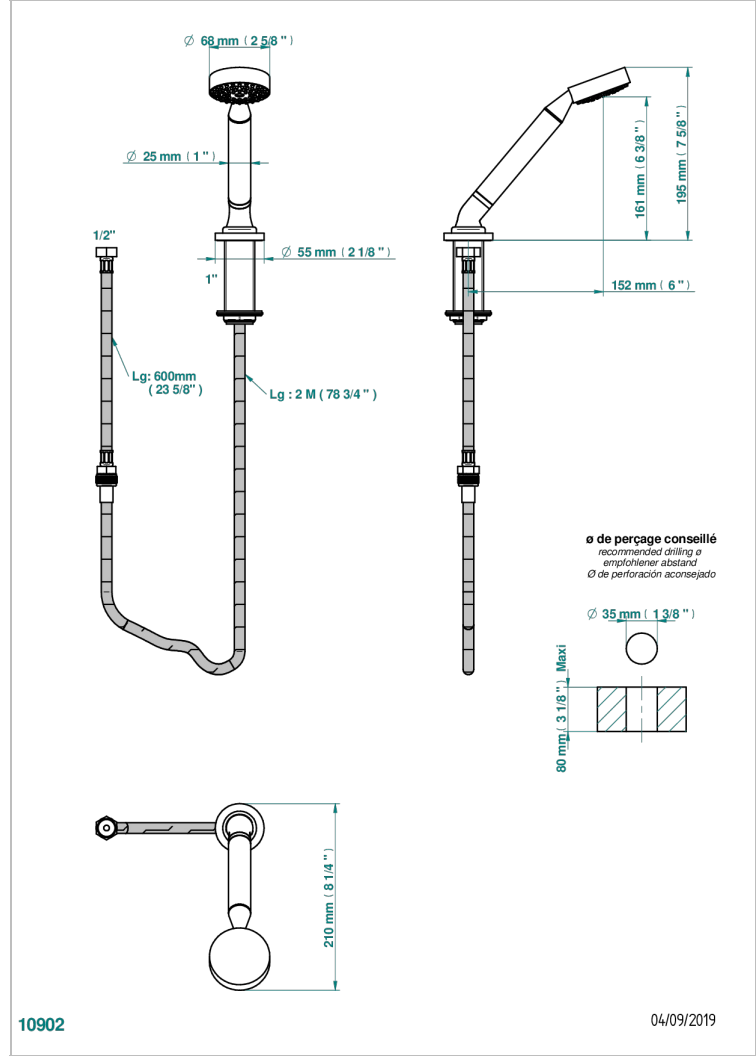

BAMBOU BLACK CRYSTAL

A33-60A

Deck mounted hand shower, with hose

CHARACTERISTIC

- BamboU black crystal
- Deck mounted hand shower, with hose

TECHNICAL SPECS

- Recommandé : 3 bars (max. 5 bars) - Advised : 43,5 psi (max. 72 psi)
- 9,5 l/min à 3 bars (2.5 gpm at 43.5 psi)

AVAILABLE FINITIONS

Black nickel - D24
Blush PVD - H62
Brass color PVD - H49
Brown bronze color PVD - F33
Chrome polished - A02
Chrome polished / gold polished - G02

Copper antique matt, coated - H07
Gold color PVD - H52
Gold mat - F07
Gold polished - F01
Gold satiney - F03
Graphite PVD - H64