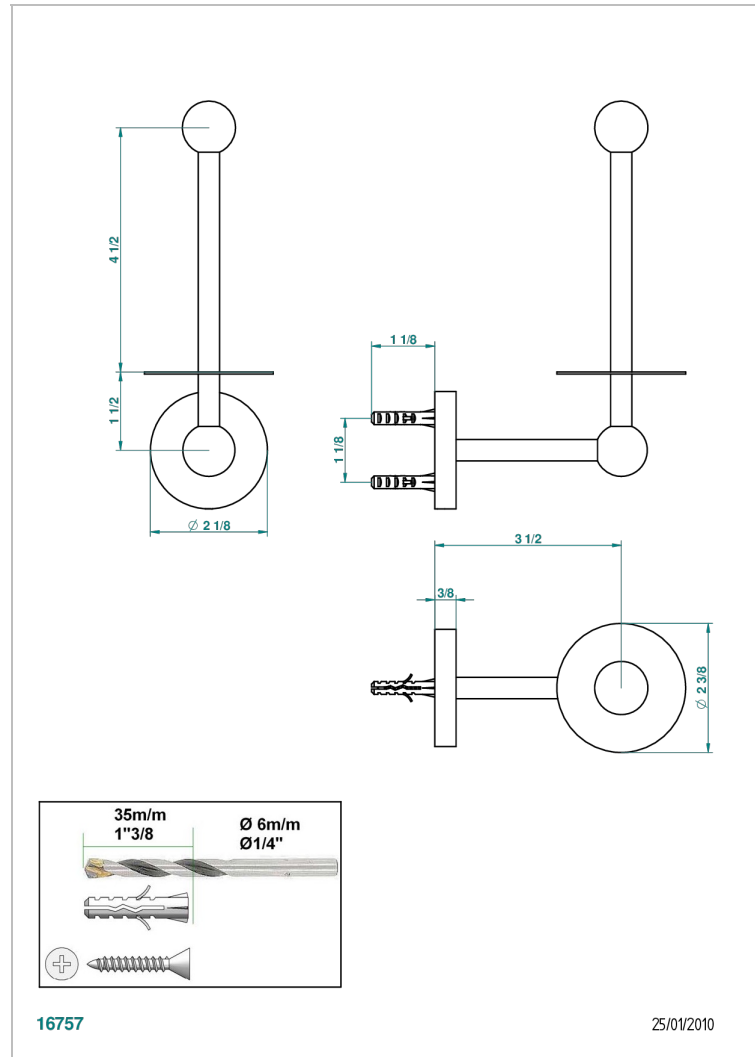

BAMBOU BLACK CRYSTAL

A33-542

Reserve toilet paper holder

THG[®]
PARIS

CHARACTERISTIC

- BamboU black crystal
- Reserve toilet paper holder

AVAILABLE FINITIONS

Black nickel - D24
Blush PVD - H62
Brass color PVD - H49
Brown bronze color PVD - F33
Chrome polished - A02
Chrome polished / gold polished - G02