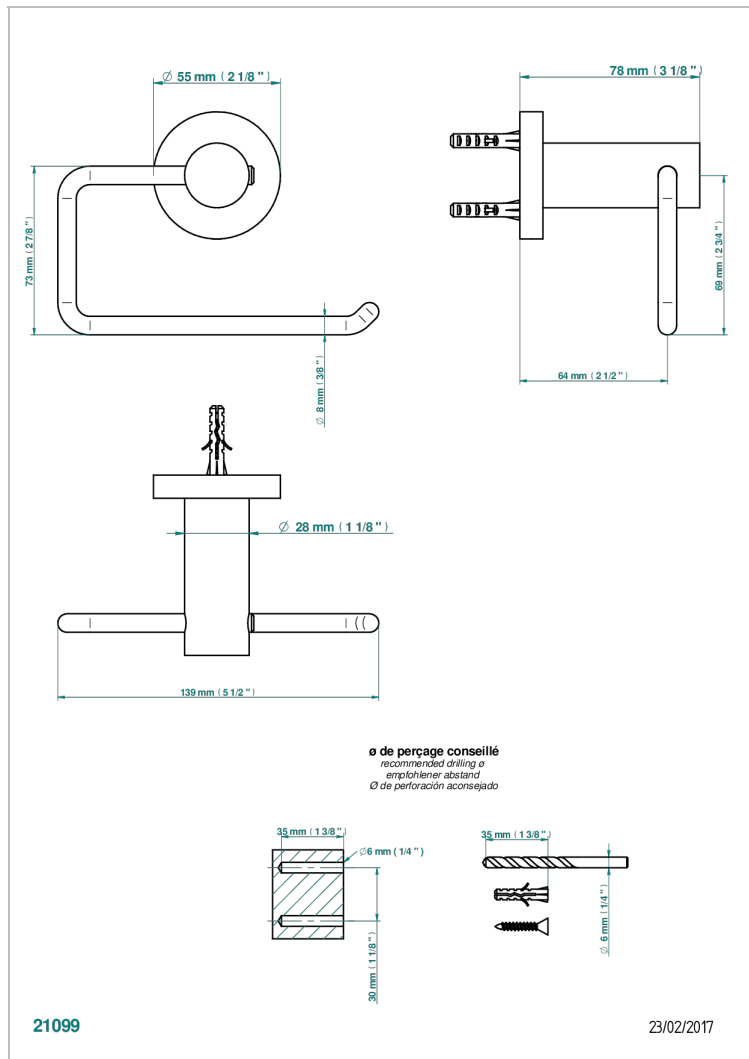

BAMBOU BLACK CRYSTAL

A33-538A

Toilet paper holder, single mount without cover

CHARACTERISTIC

- Bambou black crystal
- Toilet paper holder, single mount without cover

AVAILABLE FINITIONS

Black nickel - D24

Blush PVD - H62