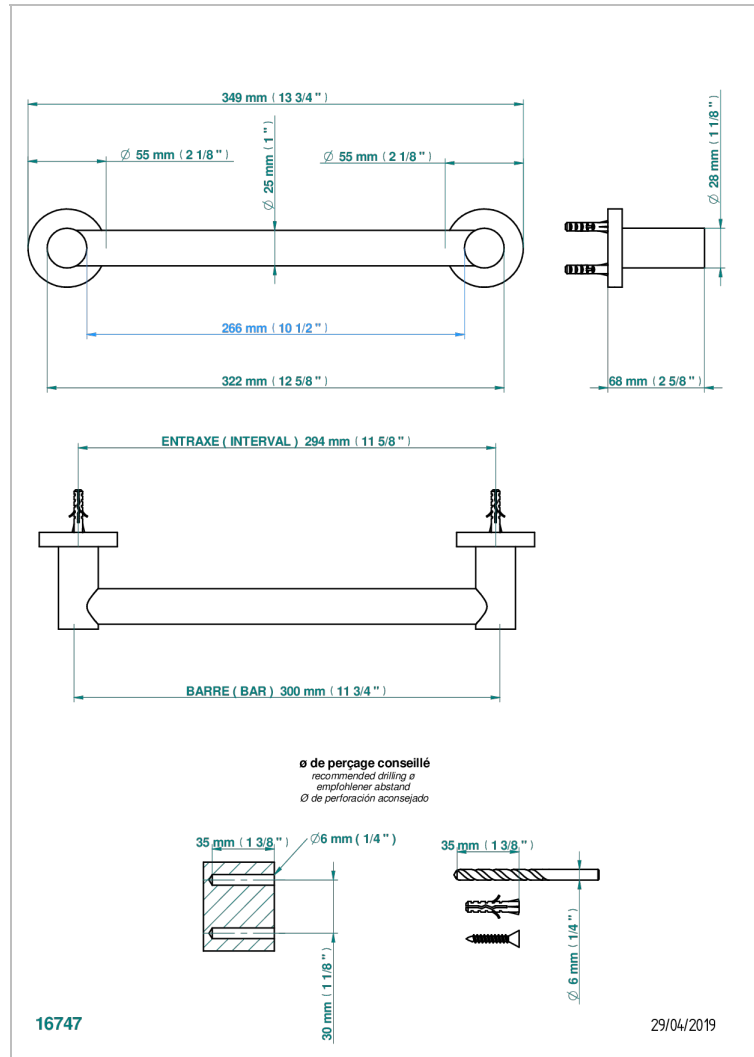

# BAMBOU BLACK CRYSTAL

A33-527

Towel bar, 1" dia, 11 3/4" long

## CHARACTERISTIC

- BamboU black crystal
- Towel bar, 1" dia, 11 3/4" long