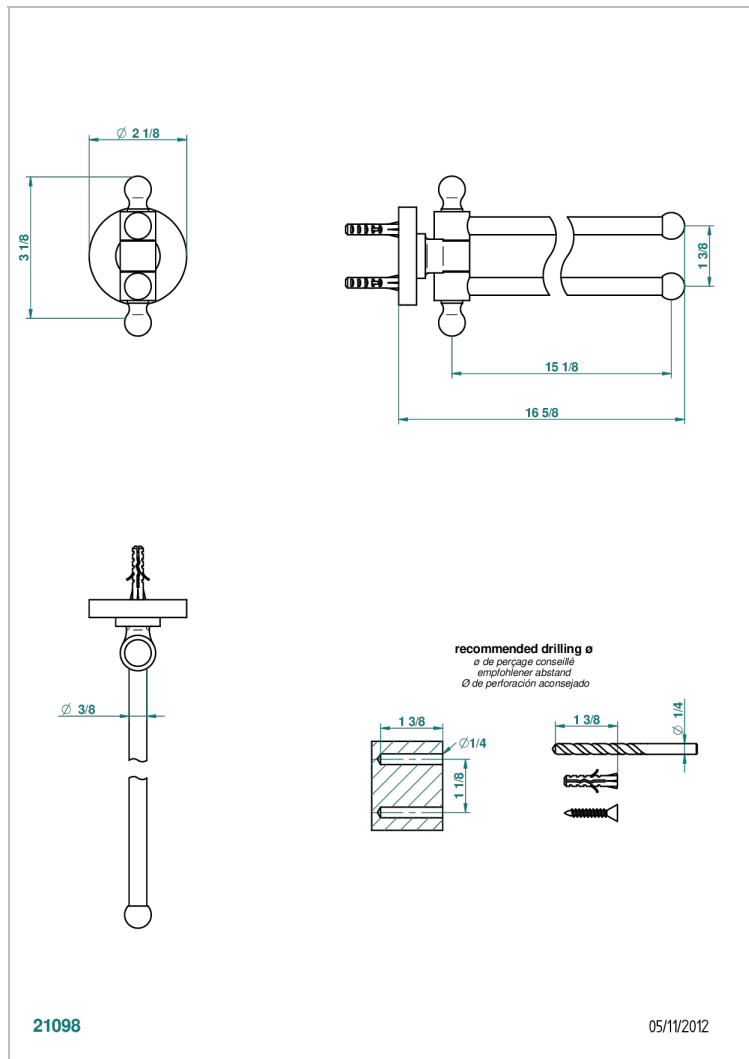

BAMBOU BLACK CRYSTAL

A33-522

Towel bar 15 3/4" long, double swivel

CHARACTERISTIC

- Bambou black crystal
- Towel bar 15 3/4" long, double swivel

AVAILABLE FINITIONS

Black nickel - D24

Blush PVD - H62