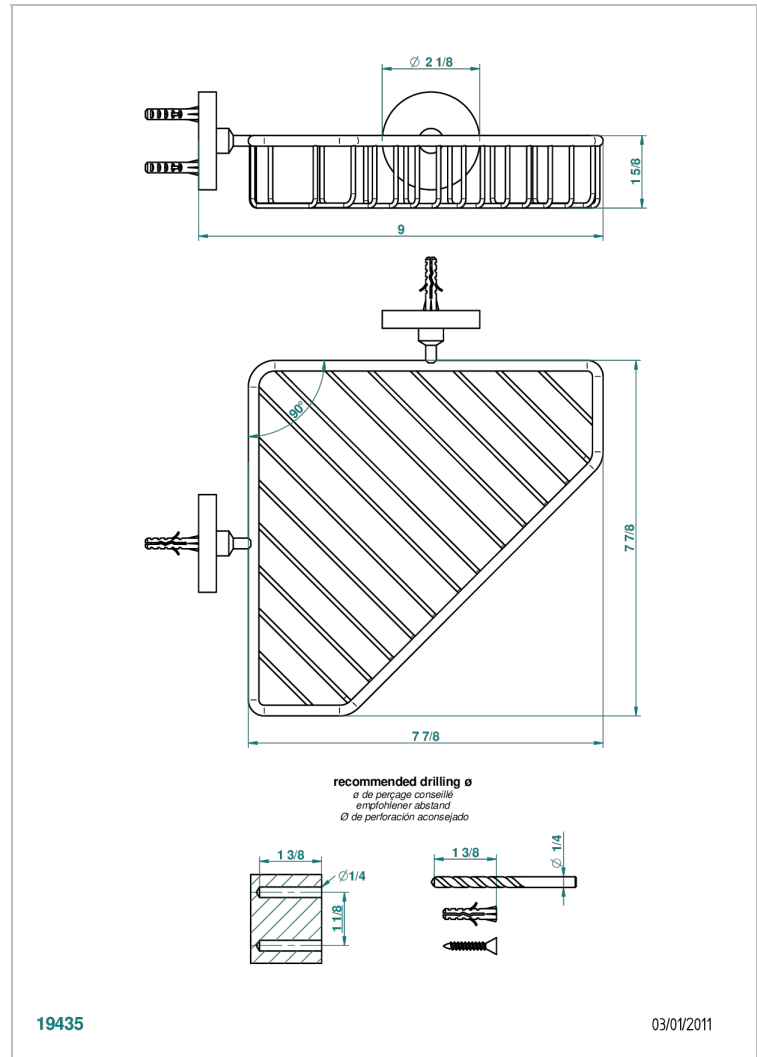

BAMBOU BLACK CRYSTAL

A33-3623

Large corner soap basket, wall mounted

THG[®]
PARIS

19435

03/01/2011

CHARACTERISTIC

- BamboU black crystal
- Large corner soap basket, wall mounted