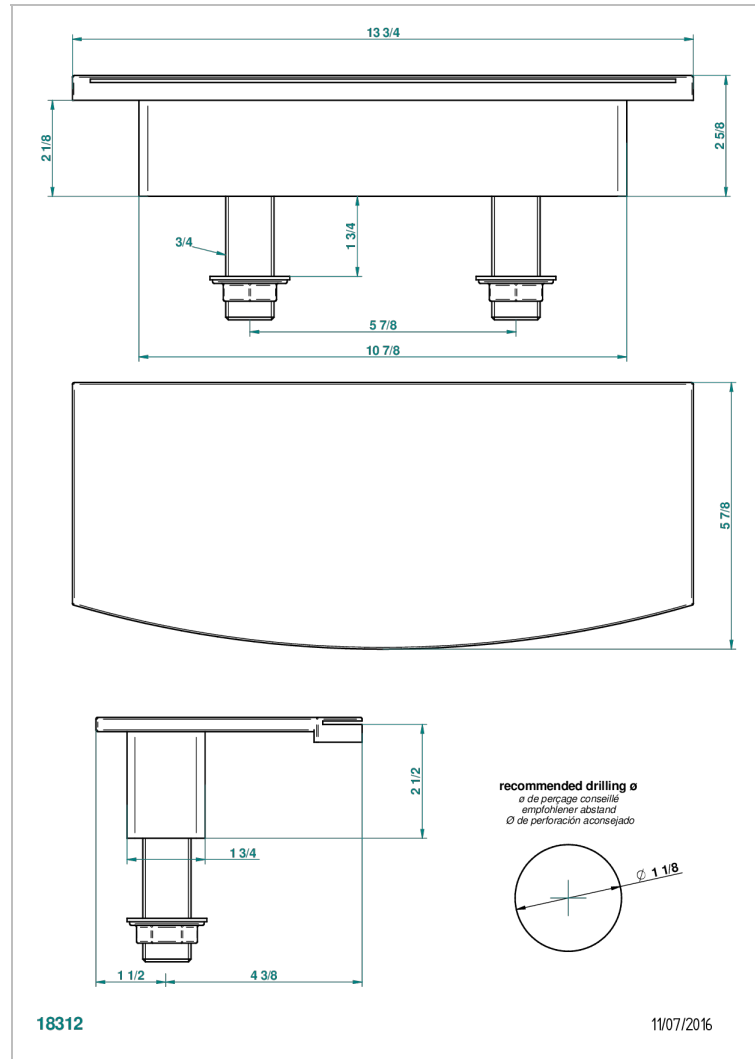

# BAMBOU BLACK CRYSTAL

A33-29NIA/E

Waterfall bath spout, deck mounted, 13.3/4"

THG<sup>®</sup>  
PARIS

## CHARACTERISTIC

- Bambou black crystal
- Waterfall bath spout, deck mounted, 13.3/4"