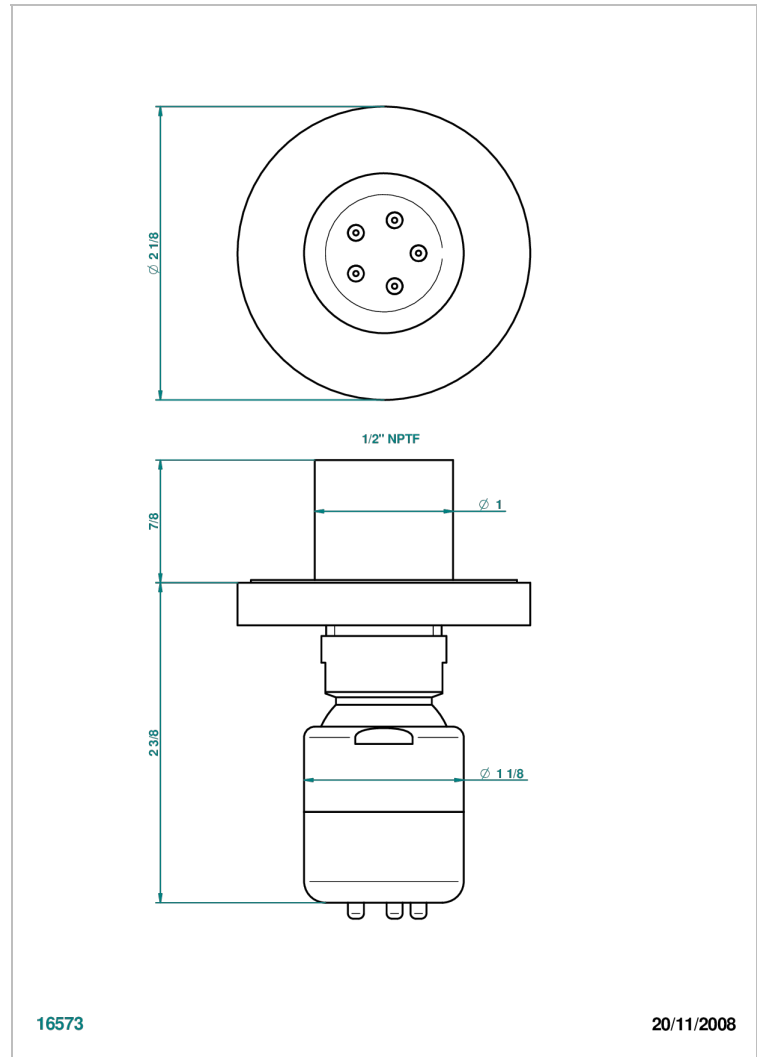

BAMBOU BLACK CRYSTAL

A33-290/BUS

Body spray 1/2" with Easyclean system

CHARACTERISTIC

- Bambou black crystal
- Body spray 1/2" with Easyclean system

AVAILABLE FINITIONS

Black nickel - D24
Blush PVD - H62
Brass color PVD - H49
Brown bronze color PVD - F33
Chrome polished - A02
Chrome polished / gold polished - G02