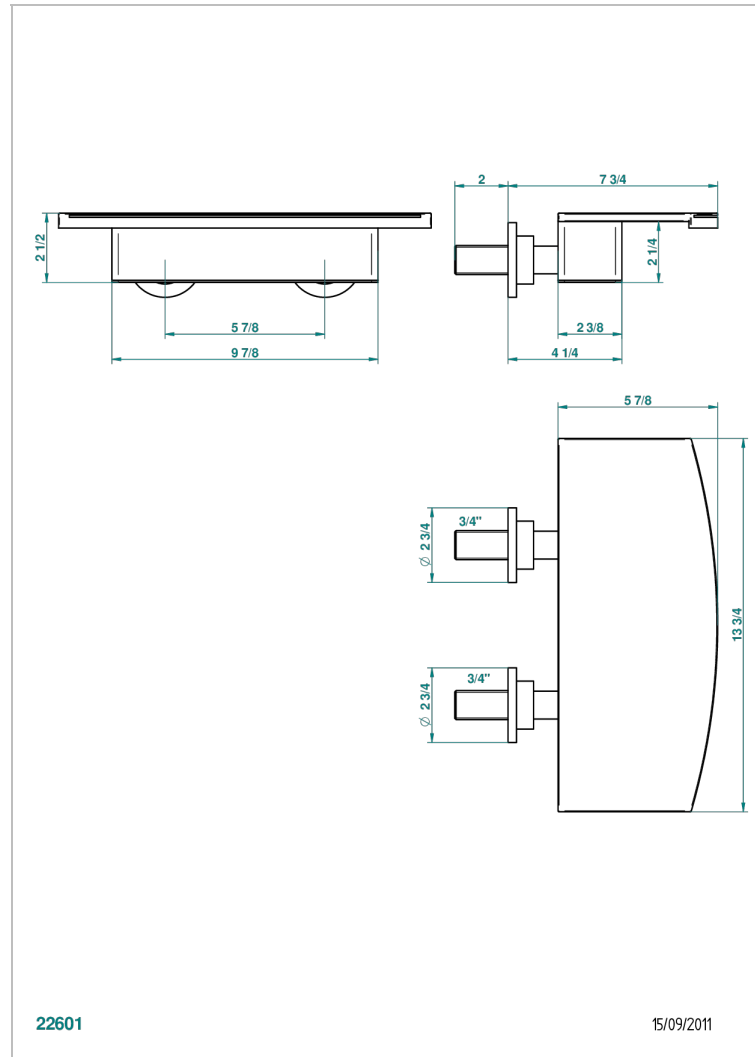

BAMBOU BLACK CRYSTAL

A33-22NIA/E

Waterfall bath spout, wall mounted, 13.3/4"

THG[®]
PARIS

22601

15/09/2011

CHARACTERISTIC

- Bambou black crystal
- Waterfall bath spout, wall mounted, 13.3/4"