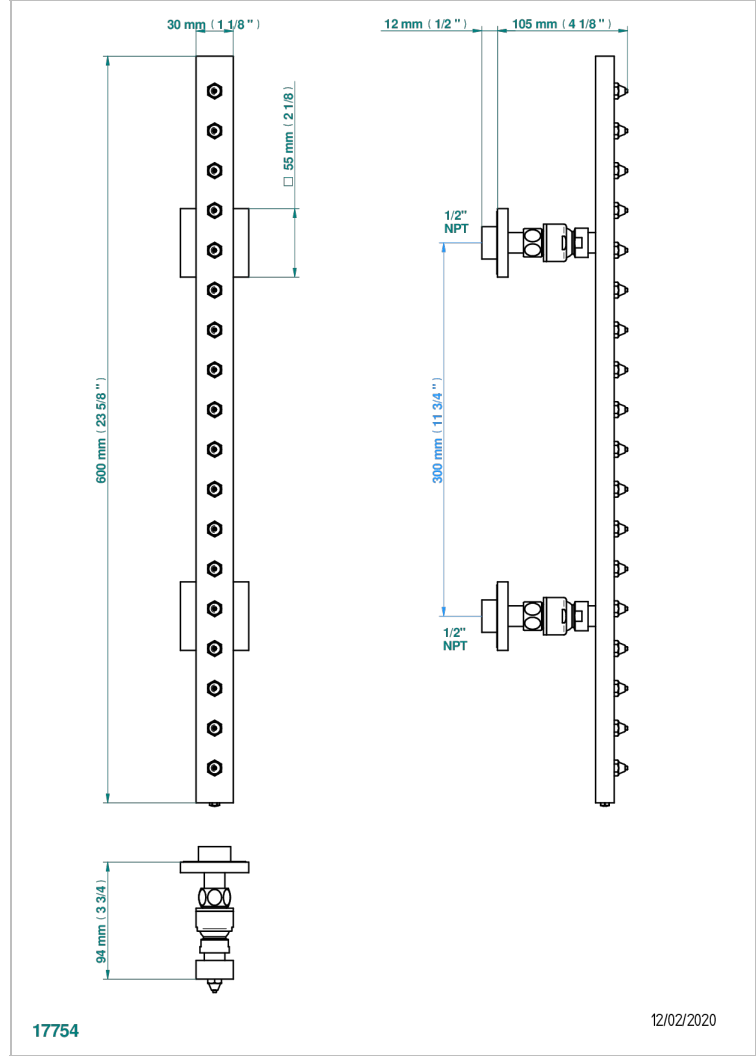

# MASQUE DE FEMME, SMOOTH METAL

A2U-900/US

Rain-bar, rectangular with 18 picots, 23 1/2" long - with easyclean system

## CHARACTERISTIC

- Masque de Femme, smooth metal
- Rain-bar, rectangular with 18 picots, 23 1/2" long - with easyclean system

## TECHNICAL SPECS

- Recommandé : 3 bars (max. 5 bars) - Advised : 43,5 psi (max. 72 psi)
- 8 l/min à 3 bars (2.12 gpm at 43.5 psi)