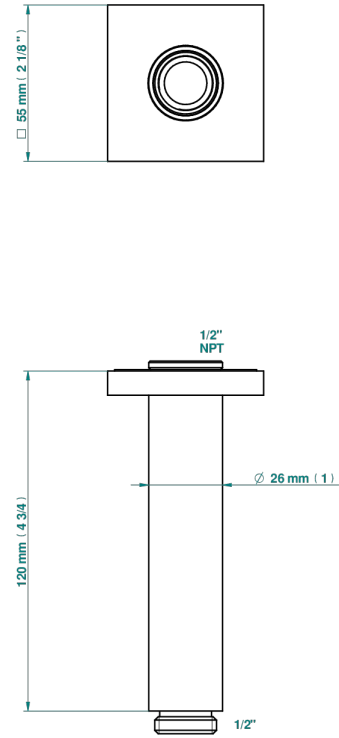

# MASQUE DE FEMME, SMOOTH METAL

A2U-82V/US

Vertical shower arm ceiling mounted 1/2" connection

17748

12/02/2020

## CHARACTERISTIC

- Masque de Femme, smooth metal
- Vertical shower arm ceiling mounted 1/2" connection