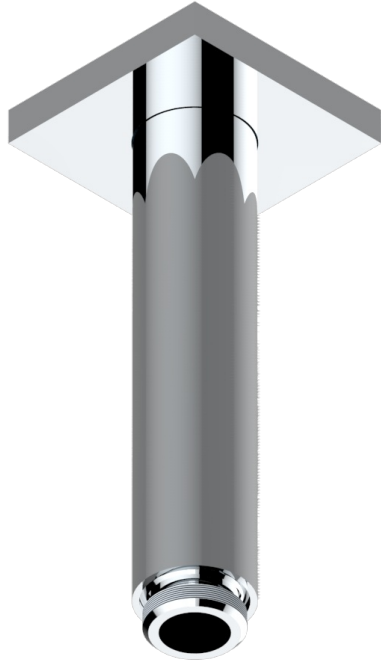

# MASQUE DE FEMME, SMOOTH METAL

A2U-82V/US

Vertical shower arm ceiling mounted 1/2" connection

17748

12/02/2020

## CHARACTERISTIC

- Masque de Femme, smooth metal
- Vertical shower arm ceiling mounted 1/2" connection

## AVAILABLE FINITIONS

Black nickel - D24

Blush PVD - H62

Brass color PVD - H49

Brown bronze color PVD - F33

Chrome polished - A02

Chrome polished / gold polished - G02

Gold color PVD - H52