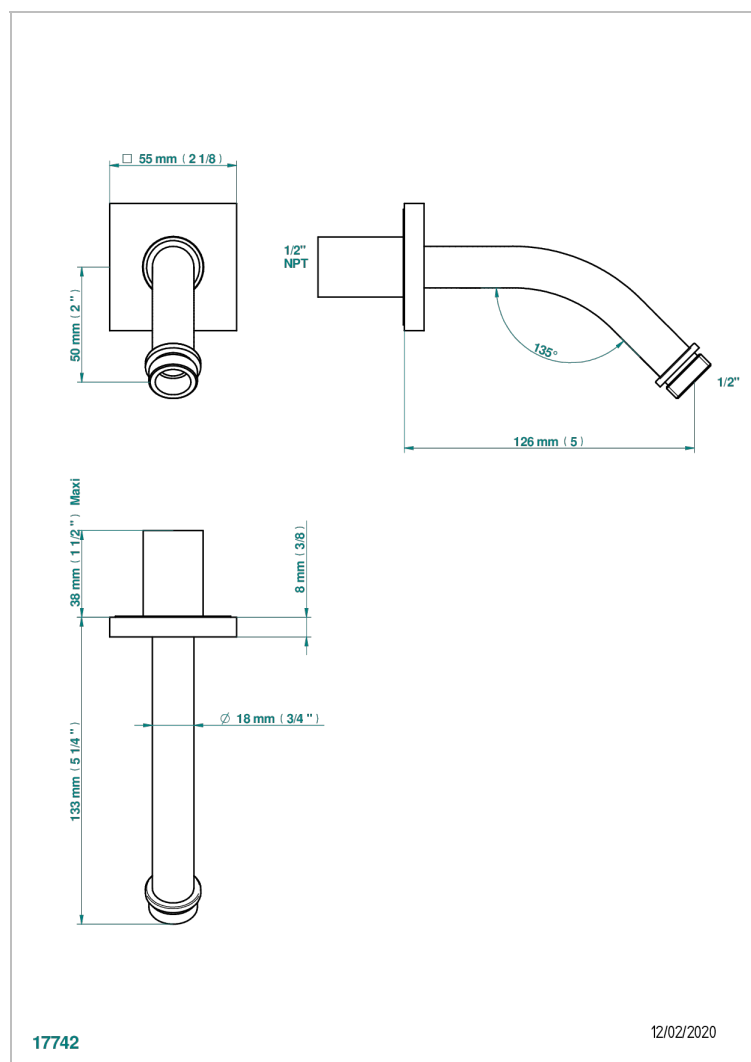

MASQUE DE FEMME, SMOOTH METAL

A2U-82/US

Horizontal shower arm, 45°, lg: 4" 3/4

CHARACTERISTIC

- Masque de Femme, smooth metal
- Horizontal shower arm, 45°, lg: 4" 3/4

AVAILABLE FINITIONS

Black nickel - D24

Blush PVD - H62