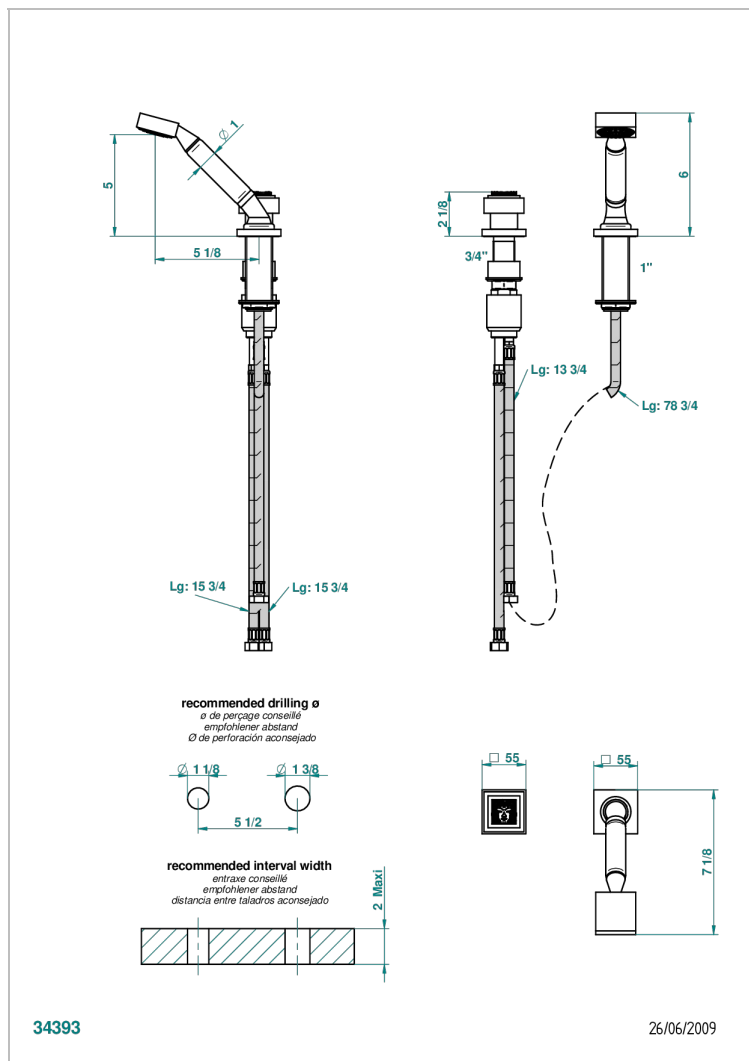

# MASQUE DE FEMME, SMOOTH METAL

A2U-6532/60A

Deck mounted mixer with handshower, progressive cartridge

## CHARACTERISTIC

- Masque de Femme, smooth metal
- Deck mounted mixer with handshower, progressive cartridge