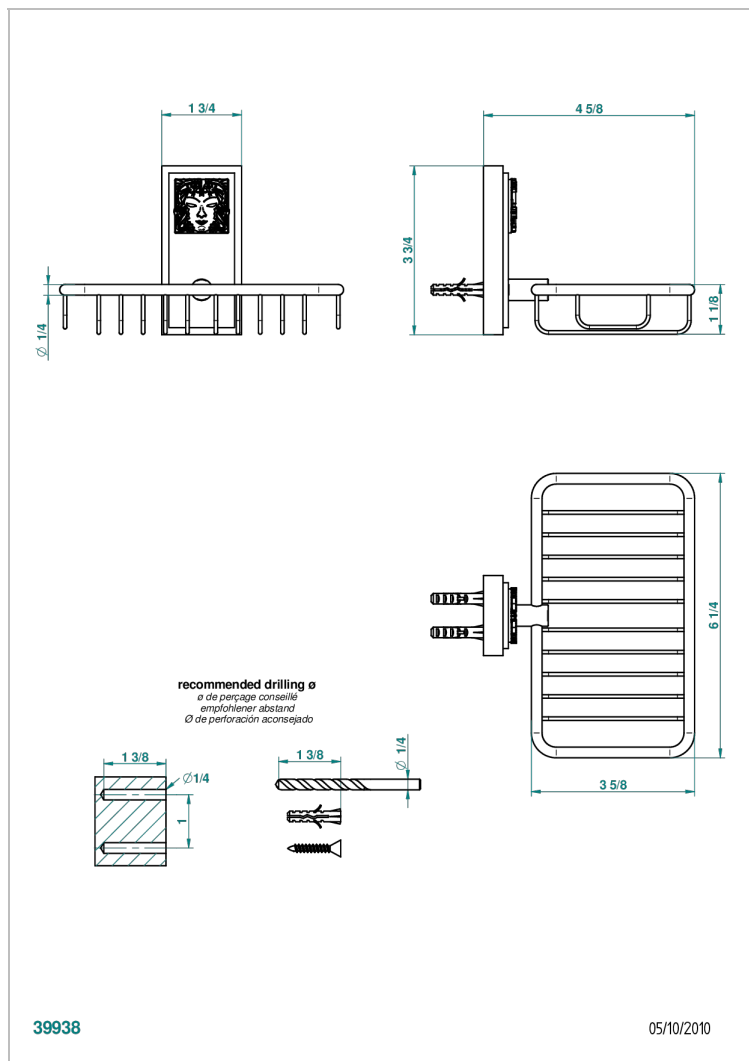

MASQUE DE FEMME, SMOOTH METAL

A2U-620

Soap basket, wall mounted 6"1/4 x 3"5/8

39938

05/10/2010

CHARACTERISTIC

- Masque de Femme, smooth metal
- Soap basket, wall mounted 6"1/4 x 3"5/8

AVAILABLE FINITIONS