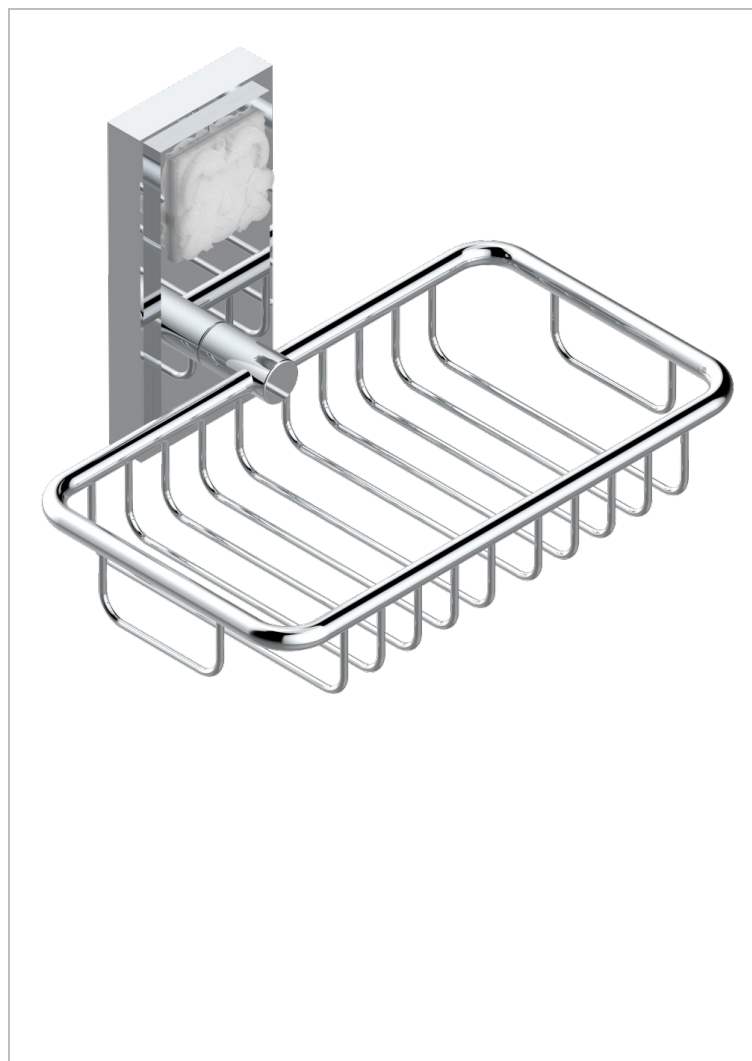

MASQUE DE FEMME, SMOOTH METAL

A2U-620

Soap basket, wall mounted 6"1/4 x 3"5/8

39938

05/10/2010

CHARACTERISTIC

- Masque de Femme, smooth metal
- Soap basket, wall mounted 6"1/4 x 3"5/8

AVAILABLE FINITIONS

Black nickel - D24

Blush PVD - H62

Brass color PVD - H49

Brown bronze color PVD - F33

Chrome polished - A02

Chrome polished / gold polished - G02

Gold color PVD - H52

Gold mat - F07