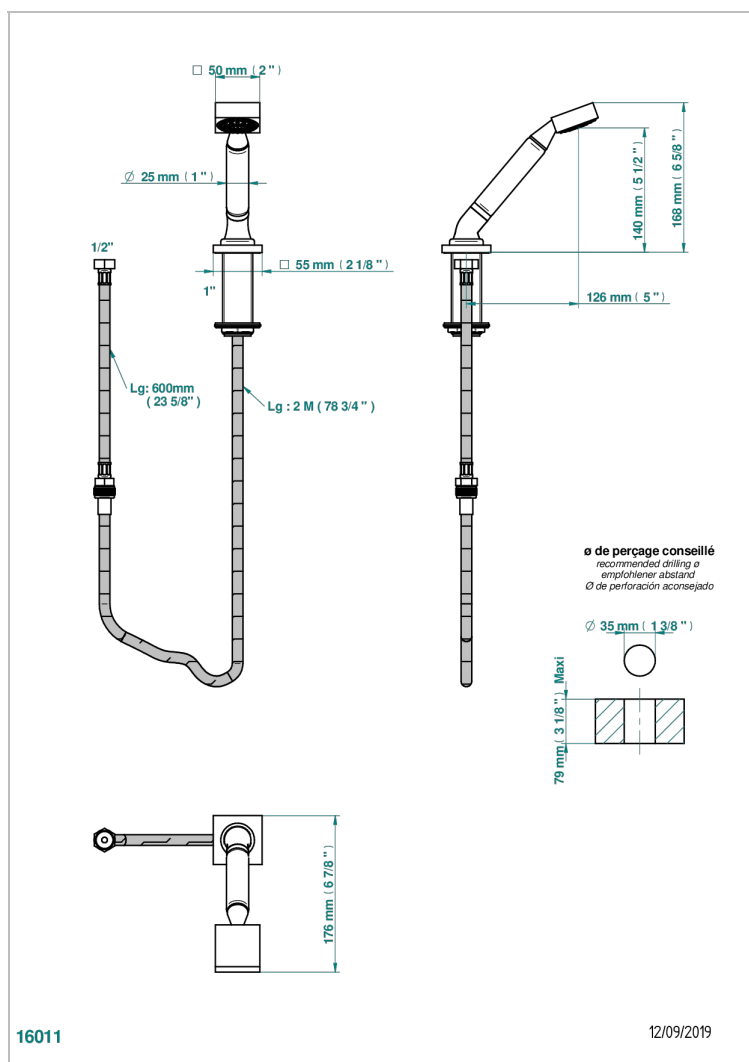

# MASQUE DE FEMME, SMOOTH METAL

A2U-60A

Deck mounted hand shower, with hose

16011

12/09/2019

## CHARACTERISTIC

- Masque de Femme, smooth metal
- Deck mounted hand shower, with hose