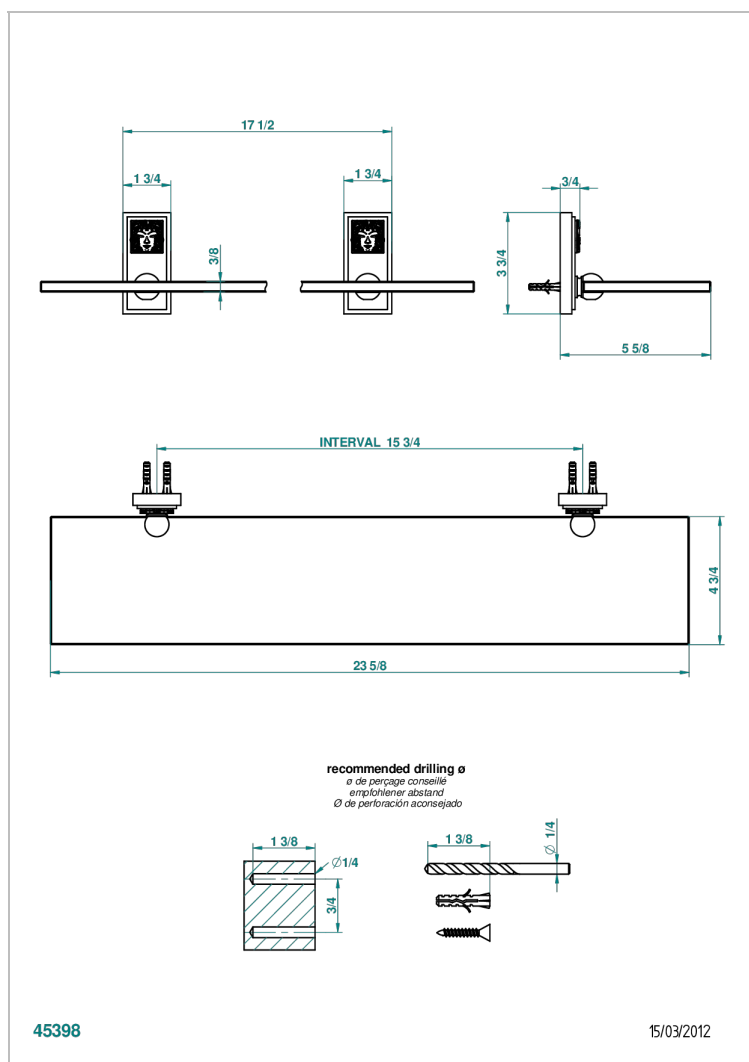

MASQUE DE FEMME, SMOOTH METAL

A2U-564

Glass shelf with brackets

CHARACTERISTIC

- Masque de Femme, smooth metal
- Glass shelf with brackets

AVAILABLE FINITIONS

Black nickel - D24

Blush PVD - H62