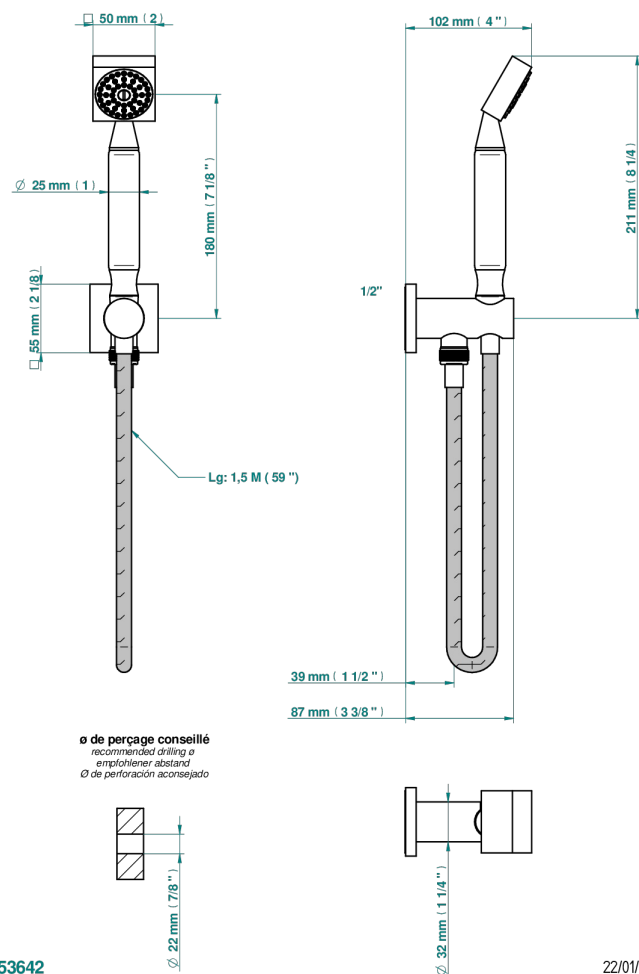

MASQUE DE FEMME, SMOOTH METAL

A2U-54/US

Wall mounted handshower with integrated fixed hook

CHARACTERISTIC

- Masque de Femme, smooth metal
- Wall mounted handshower with integrated fixed hook

TECHNICAL SPECS

- Recommandé : 3 bars (max. 5 bars) - Advised : 43,5 psi (max. 72 psi)
- 9,5 l/min à 3 bars (2.5 gpm at 43.5 psi)

AVAILABLE FINITIONS

Black nickel - D24

Blush PVD - H62

Brass color PVD - H49

Brown bronze color PVD - F33

Nickel antique / Sovereign - H28

Nickel color PVD - H55

Nickel polished - B01

Rose Gold - F27

Satin chrome - C03

Silver rhodium - F18

Soft gold - F30

Soft matt gold - F31