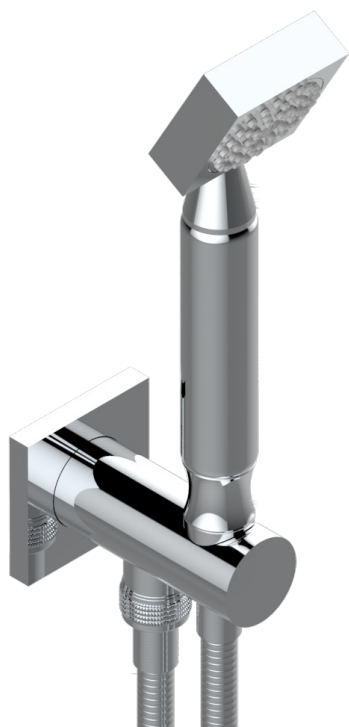

MASQUE DE FEMME, SMOOTH METAL

A2U-54/US

Wall mounted handshower with integrated fixed hook

CHARACTERISTIC

- Masque de Femme, smooth metal
- Wall mounted handshower with integrated fixed hook

TECHNICAL SPECS

- Recommandé : 3 bars (max. 5 bars) - Advised : 43,5 psi (max. 72 psi)
- 9,5 l/min à 3 bars (2.5 gpm at 43.5 psi)

AVAILABLE FINITIONS

Black nickel - D24

Blush PVD - H62

Brass color PVD - H49

Brown bronze color PVD - F33

Nickel antique / Sovereign - H28

Nickel color PVD - H55

Nickel polished - B01

Rose Gold - F27

Satin chrome - C03

Silver rhodium - F18

Soft gold - F30

Soft matt gold - F31