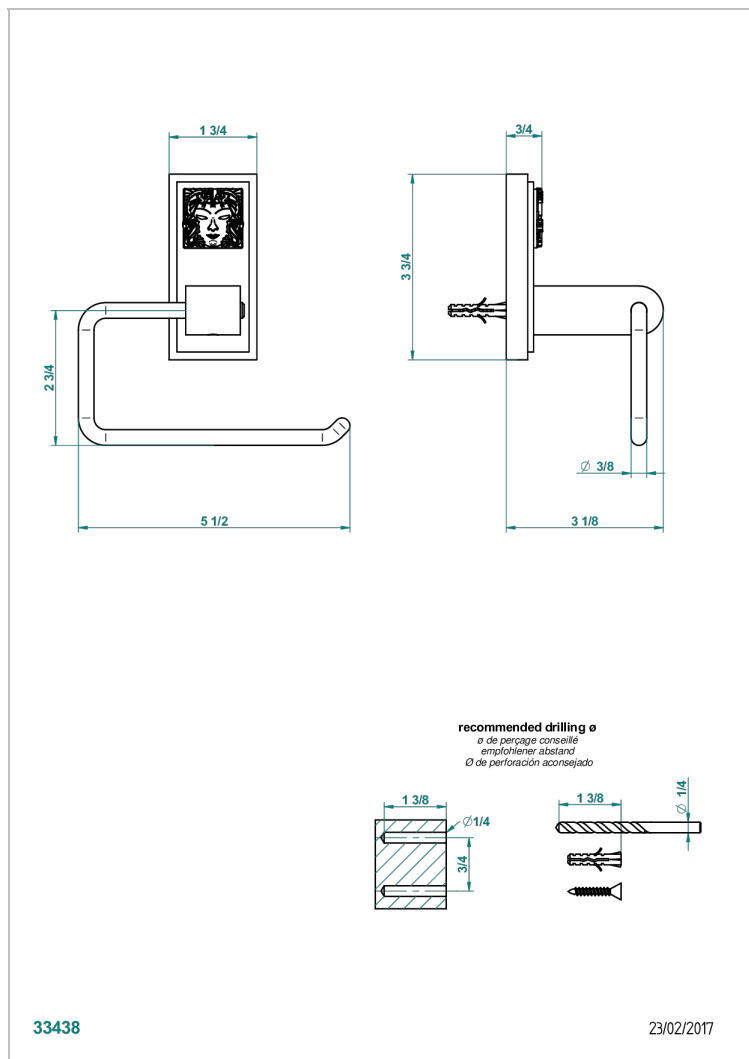

# MASQUE DE FEMME, SMOOTH METAL

A2U-538A

Toilet paper holder, single mount without cover

## CHARACTERISTIC

- Masque de Femme, smooth metal
- Toilet paper holder, single mount without cover