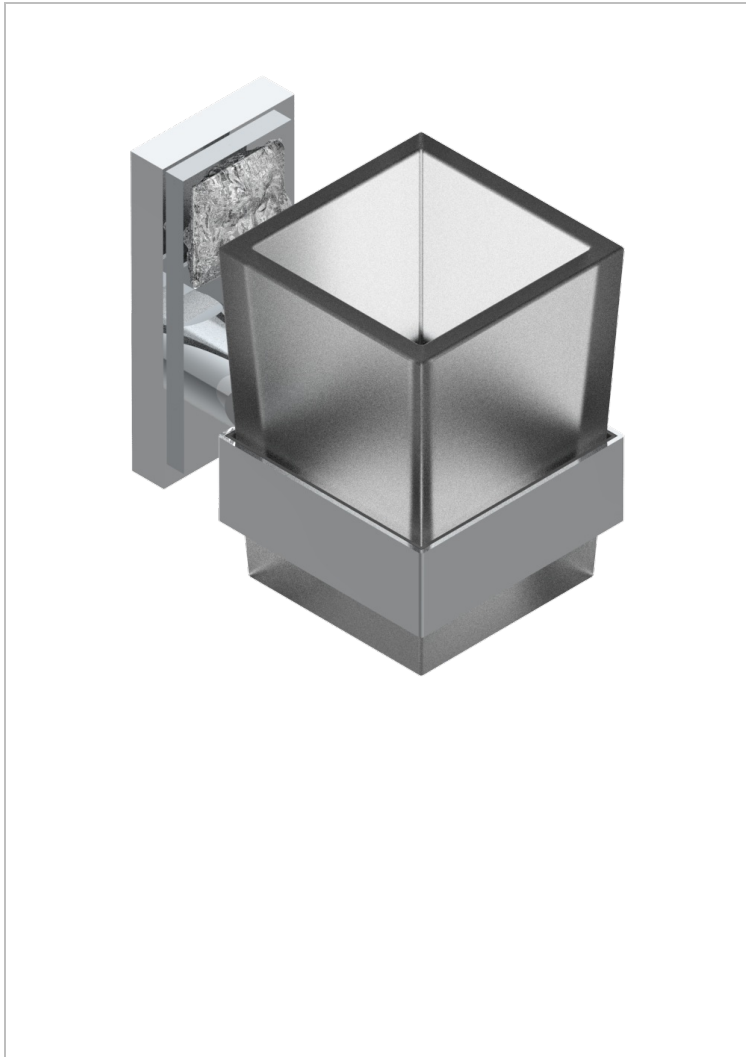

MASQUE DE FEMME, SMOOTH METAL

A2U-536

Tumbler holder, wall mounted

THG[®]
PARIS

33446

08/04/2009

CHARACTERISTIC

- Masque de Femme, smooth metal
- Tumbler holder, wall mounted

AVAILABLE FINITIONS

Black nickel - D24
Blush PVD - H62
Brass color PVD - H49
Brown bronze color PVD - F33
Chrome polished - A02
Chrome polished / gold polished - G02

Gold color PVD - H52
Gold mat - F07
Gold polished - F01
Gold satiney - F03
Graphite PVD - H64
Matt Umber PVD - H67

Matt blush PVD - H60
Matt brass color PVD - H50
Matt brown bronze color PVD - F34
Matt chrome (American satin) - C02
Matt gold color PVD - H53
Matt graphite PVD - H65

Matt nickel (American satin) - C01
Matt nickel color PVD - H56
Nickel antique / Sovereign - H28
Nickel color PVD - H55
Nickel polished - B01
Rose Gold - F27