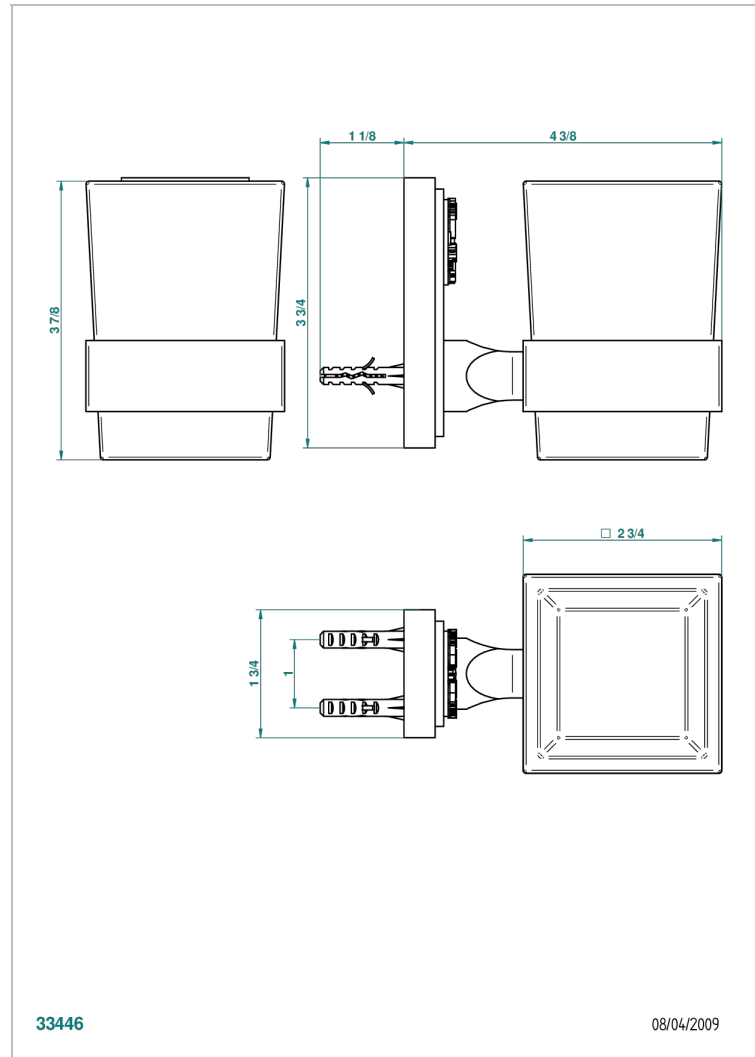

MASQUE DE FEMME, SMOOTH METAL

A2U-536

Tumbler holder, wall mounted

THG[®]
PARIS

33446

08/04/2009

CHARACTERISTIC

- Masque de Femme, smooth metal
- Tumbler holder, wall mounted