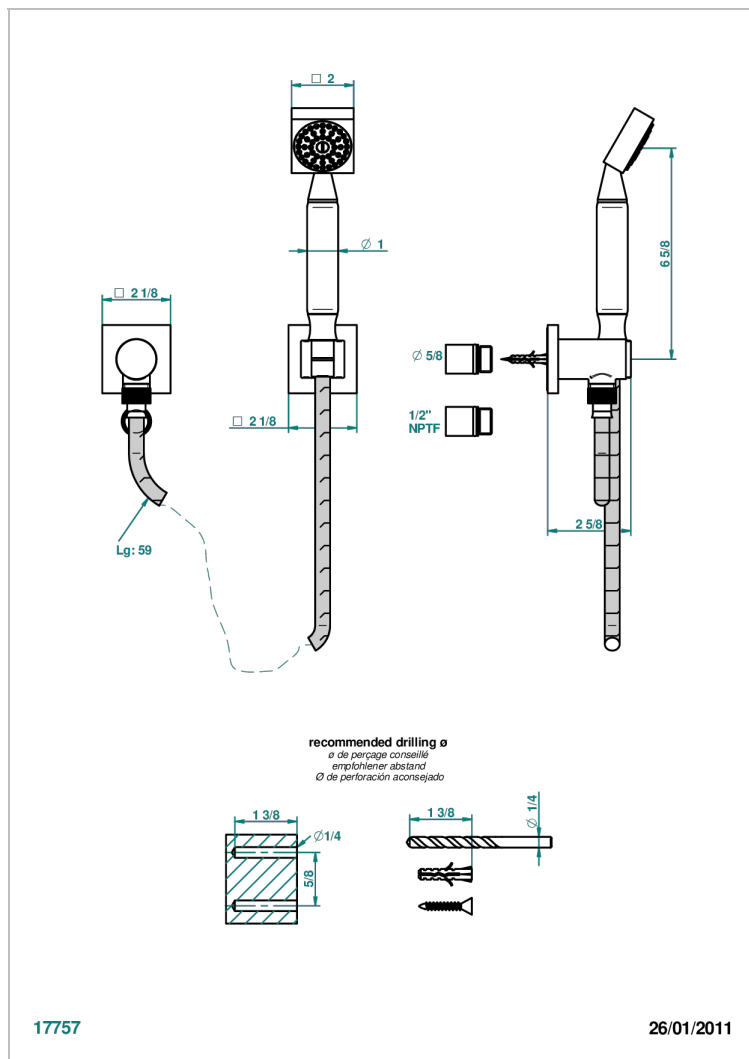

# MASQUE DE FEMME, SMOOTH METAL

A2U-52/US

Wall mounted handshower with separate fixed hook

17757

26/01/2011

## CHARACTERISTIC

- Masque de Femme, smooth metal
- Wall mounted handshower with separate fixed hook

## TECHNICAL SPECS

- Recommandé : 3 bars (max. 5 bars) - Advised : 43,5 psi (max. 72 psi)
- 9,5 l/min à 3 bars (2.5 gpm at 43.5 psi)