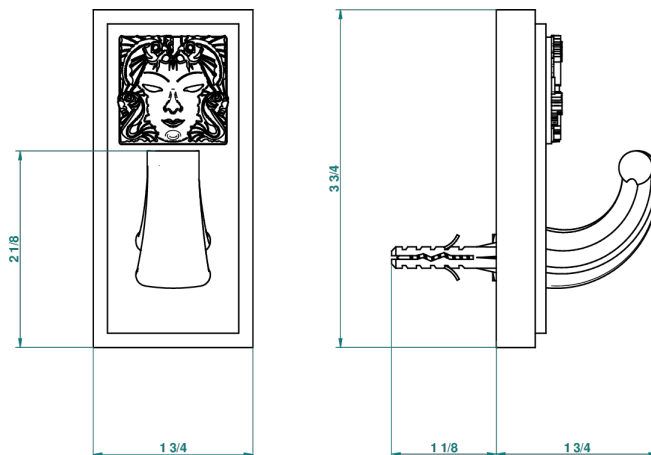

MASQUE DE FEMME, SMOOTH METAL

A2U-508

Robe hook single small

37326

16/06/2010

CHARACTERISTIC

- Masque de Femme, smooth metal
- Robe hook single small

AVAILABLE FINITIONS

Black nickel - D24

Blush PVD - H62

Brass color PVD - H49

Brown bronze color PVD - F33

Chrome polished - A02

Chrome polished / gold polished - G02

Gold color PVD - H52

Gold mat - F07

Gold polished - F01

Gold satiney - F03

Graphite PVD - H64

Matt Umber PVD - H67

Matt blush PVD - H60

Matt brass color PVD - H50

Matt brown bronze color PVD - F34

Matt chrome (American satin) - C02

Matt gold color PVD - H53

Matt graphite PVD - H65

Matt nickel (American satin) - C01

Matt nickel color PVD - H56

Nickel antique / Sovereign - H28

Nickel color PVD - H55

Nickel polished - B01

Rose Gold - F27

Satin chrome - C03

Silver rhodium - F18

Soft gold - F30

Soft matt gold - F31

Umber PVD - H66