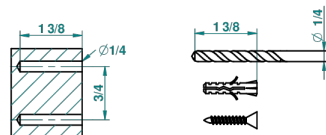

MASQUE DE FEMME, SMOOTH METAL

A2U-508

Robe hook single small

37326

16/06/2010

CHARACTERISTIC

- Masque de Femme, smooth metal
- Robe hook single small

AVAILABLE FINITIONS

Black nickel - D24

Blush PVD - H62

Brass color PVD - H49

Brown bronze color PVD - F33

Chrome polished - A02

Chrome polished / gold polished - G02

Gold color PVD - H52

Gold mat - F07

Gold polished - F01

Gold satiney - F03

Graphite PVD - H64

Matt Umber PVD - H67

Matt blush PVD - H60

Matt brass color PVD - H50

Matt brown bronze color PVD - F34

Matt chrome (American satin) - C02

Matt gold color PVD - H53

Matt graphite PVD - H65

Matt nickel (American satin) - C01

Matt nickel color PVD - H56

Nickel antique / Sovereign - H28

Nickel color PVD - H55

Nickel polished - B01

Rose Gold - F27

Satin chrome - C03

Silver rhodium - F18

Soft gold - F30

Soft matt gold - F31

Umber PVD - H66