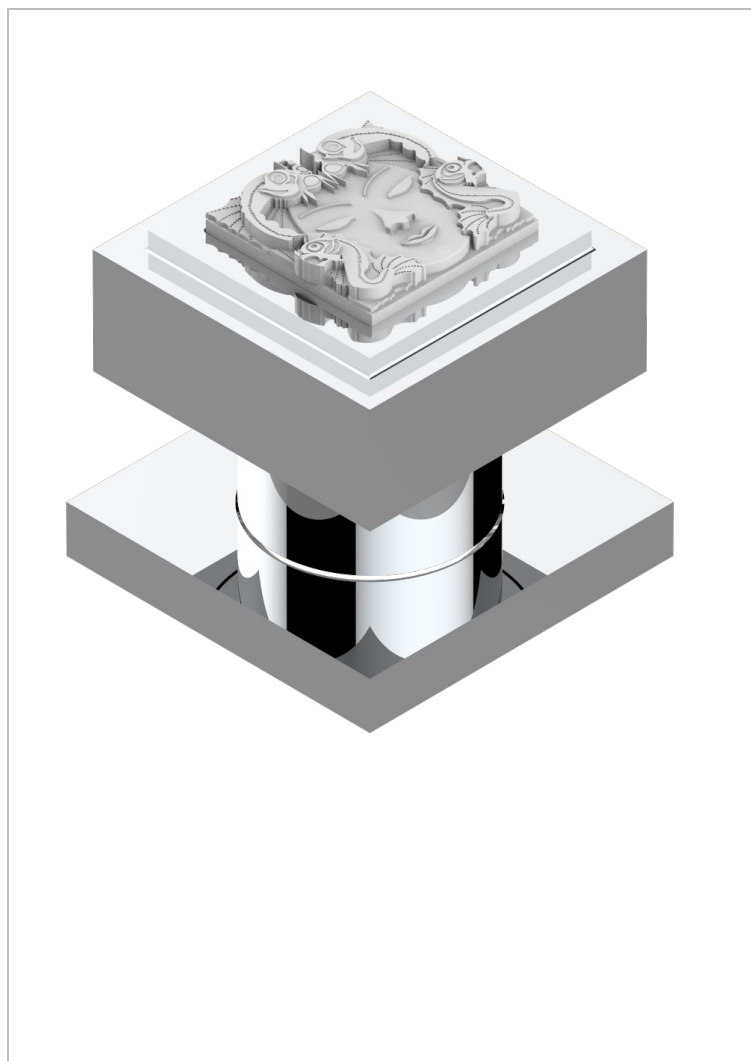

MASQUE DE FEMME, SMOOTH METAL

A2U-504VGUS

2-function deck diverter with trim

CHARACTERISTIC

- Masque de Femme, smooth metal
- 2-function deck diverter with trim

AVAILABLE FINITIONS

Black nickel - D24

Blush PVD - H62

Brass color PVD - H49

Brown bronze color PVD - F33

Chrome polished - A02

Chrome polished / gold polished - G02

Gold color PVD - H52

Gold mat - F07

Gold polished - F01

Gold satiney - F03