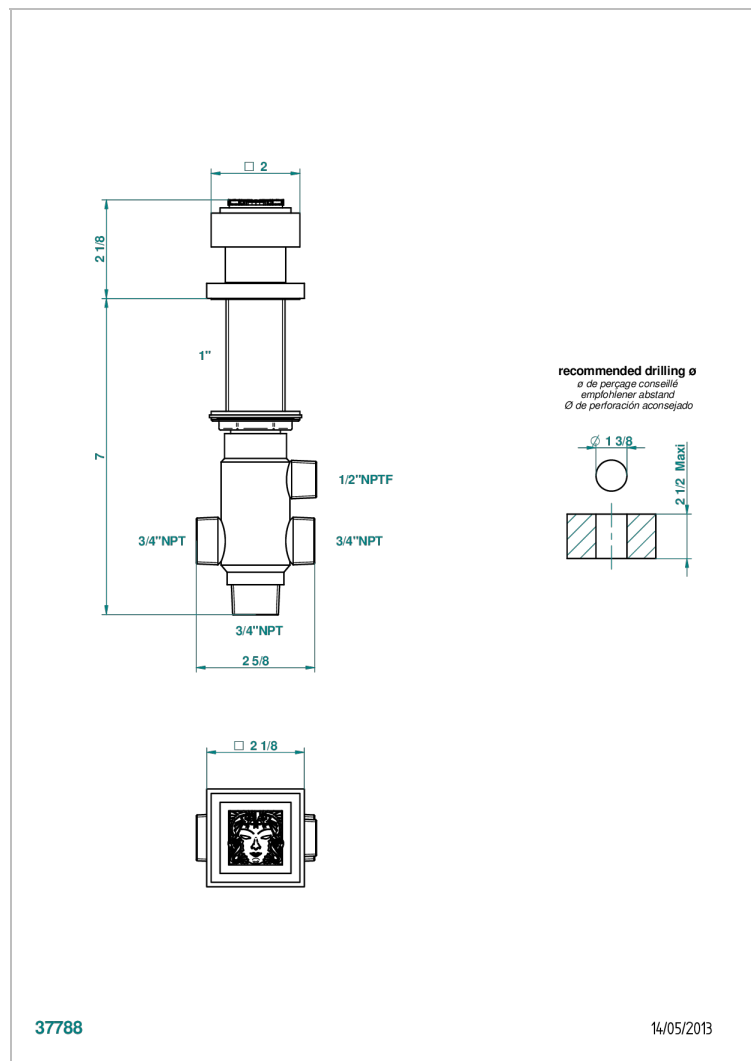

MASQUE DE FEMME, SMOOTH METAL

A2U-504VGUS

2-function deck diverter with trim

CHARACTERISTIC

- Masque de Femme, smooth metal
- 2-function deck diverter with trim

AVAILABLE FINITIONS

Black nickel - D24

Blush PVD - H62