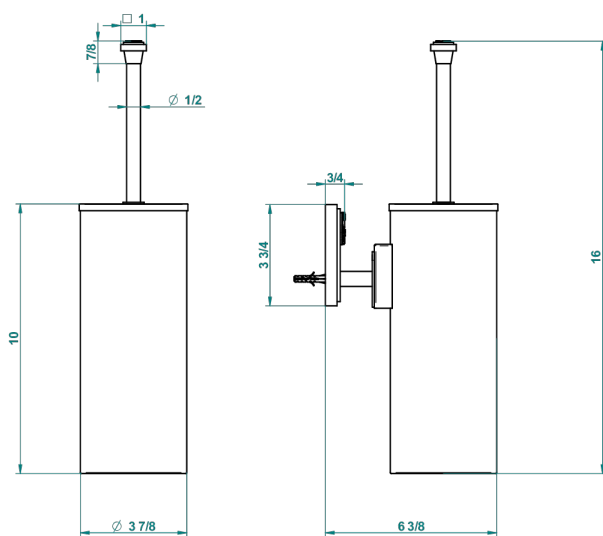

MASQUE DE FEMME, SMOOTH METAL

A2U-4720C

Metal toilet brush holder with brush with cover wall mounted

33467

27/10/2015

CHARACTERISTIC

- Masque de Femme, smooth metal
- Metal toilet brush holder with brush with cover wall mounted

AVAILABLE FINITIONS

Black nickel - D24

Blush PVD - H62

Brass color PVD - H49

Brown bronze color PVD - F33

Chrome polished - A02

Chrome polished / gold polished - G02

Gold color PVD - H52

Gold mat - F07

Gold polished - F01

Gold satiney - F03

Graphite PVD - H64

Matt Umber PVD - H67

Matt blush PVD - H60

Matt brass color PVD - H50

Matt brown bronze color PVD - F34

Matt chrome (American satin) - C02

Matt gold color PVD - H53

Matt graphite PVD - H65

Matt nickel (American satin) - C01

Matt nickel color PVD - H56

Nickel antique / Sovereign - H28

Nickel color PVD - H55

Nickel polished - B01

Rose Gold - F27

Satin chrome - C03

Silver rhodium - F18

Soft gold - F30

Soft matt gold - F31

Umber PVD - H66