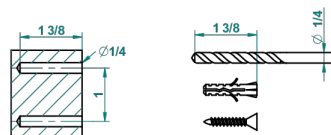

MASQUE DE FEMME, SMOOTH METAL

A2U-4720C

Metal toilet brush holder with brush with cover wall mounted

33467

27/10/2015

CHARACTERISTIC

- Masque de Femme, smooth metal
- Metal toilet brush holder with brush with cover wall mounted

AVAILABLE FINITIONS

Black nickel - D24

Blush PVD - H62

Brass color PVD - H49

Brown bronze color PVD - F33

Chrome polished - A02

Chrome polished / gold polished - G02

Gold color PVD - H52

Gold mat - F07

Gold polished - F01

Gold satiney - F03

Graphite PVD - H64

Matt Umber PVD - H67

Matt blush PVD - H60

Matt brass color PVD - H50

Matt brown bronze color PVD - F34

Matt chrome (American satin) - C02

Matt gold color PVD - H53

Matt graphite PVD - H65

Matt nickel (American satin) - C01

Matt nickel color PVD - H56

Nickel antique / Sovereign - H28

Nickel color PVD - H55

Nickel polished - B01

Rose Gold - F27

Satin chrome - C03

Silver rhodium - F18

Soft gold - F30

Soft matt gold - F31

Umber PVD - H66