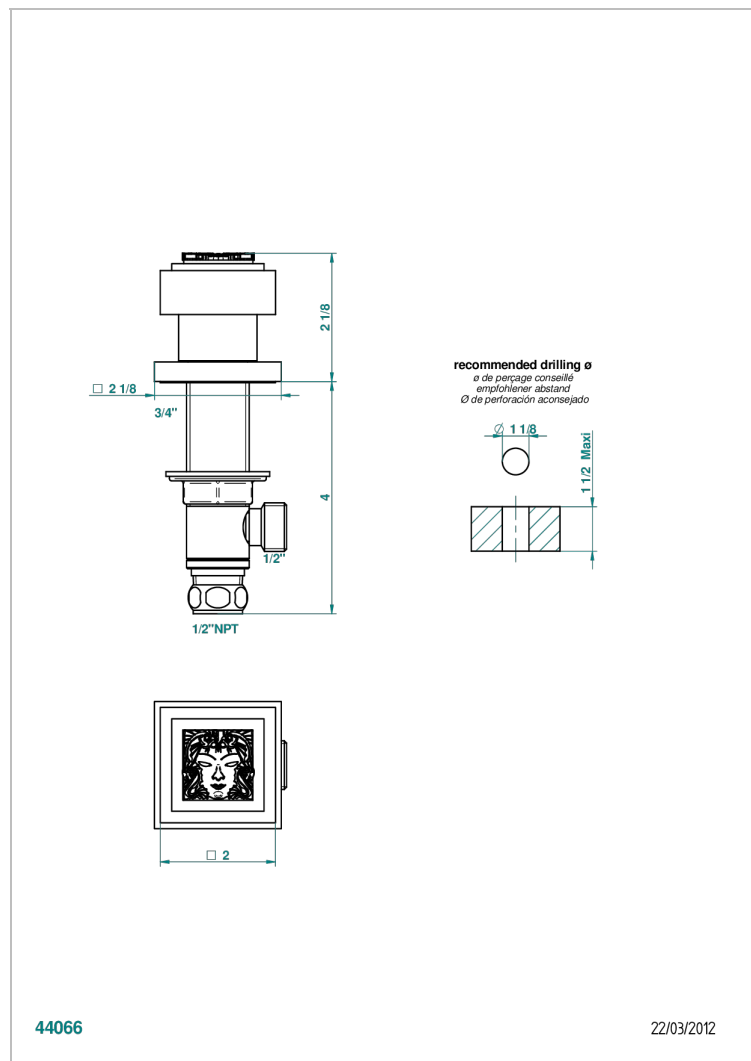

MASQUE DE FEMME, SMOOTH METAL

A2U-35/US

1/2" deck valve with trim for lavatory

44066

22/03/2012

CHARACTERISTIC

- Masque de Femme, smooth metal
- 1/2" deck valve with trim for lavatory

AVAILABLE FINITIONS