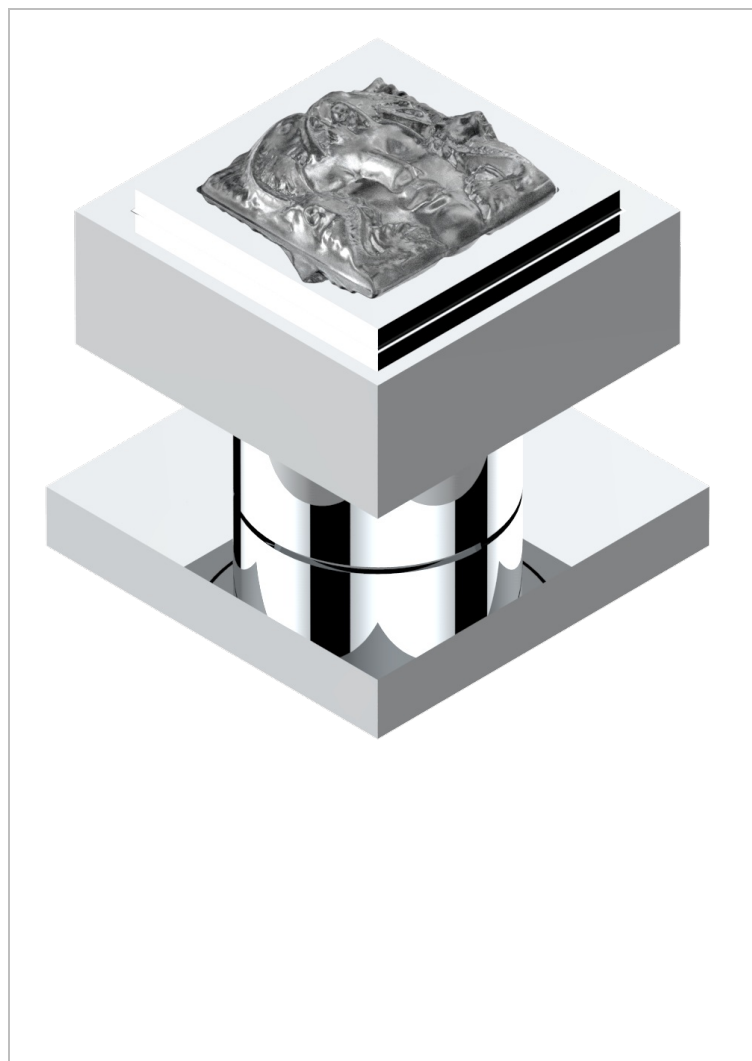

MASQUE DE FEMME, SMOOTH METAL

A2U-35/US

1/2" deck valve with trim for lavatory

44066

22/03/2012

CHARACTERISTIC

- Masque de Femme, smooth metal
- 1/2" deck valve with trim for lavatory

AVAILABLE FINITIONS