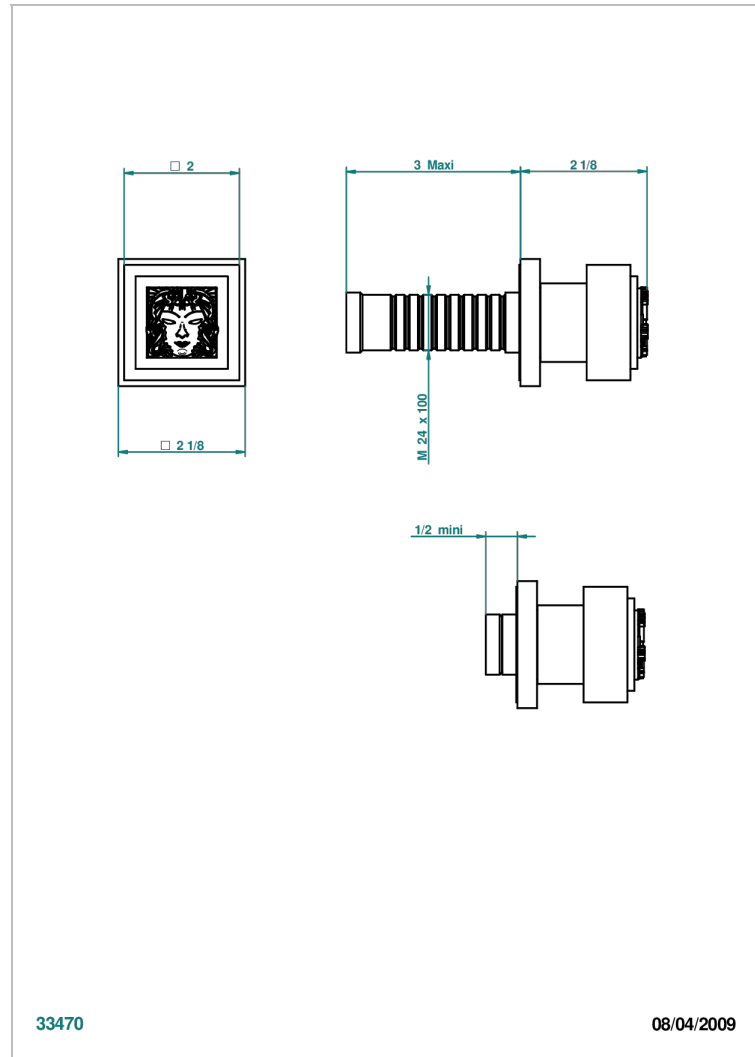

# MASQUE DE FEMME, SMOOTH METAL

A2U-30B

Wall volume control 30 & 32 trim

THG<sup>®</sup>  
PARIS

33470

08/04/2009

## CHARACTERISTIC

- Masque de Femme, smooth metal
- Wall volume control 30 & 32 trim

## RELATED SKU'S

- Ref. G00-32CUSA 3/4" Volume control wall valve with ceramic cartridge
- Ref. G00-32HUSA 3/4" Volume control wall valve with ceramic cartridge counterclockwise
- Ref. G00-30CUSA 1/2" volume control wall valve with ceramic cartridge
- Ref. G00-30HUSA 1/2" Volume control wall valve with ceramic cartridge counterclockwise