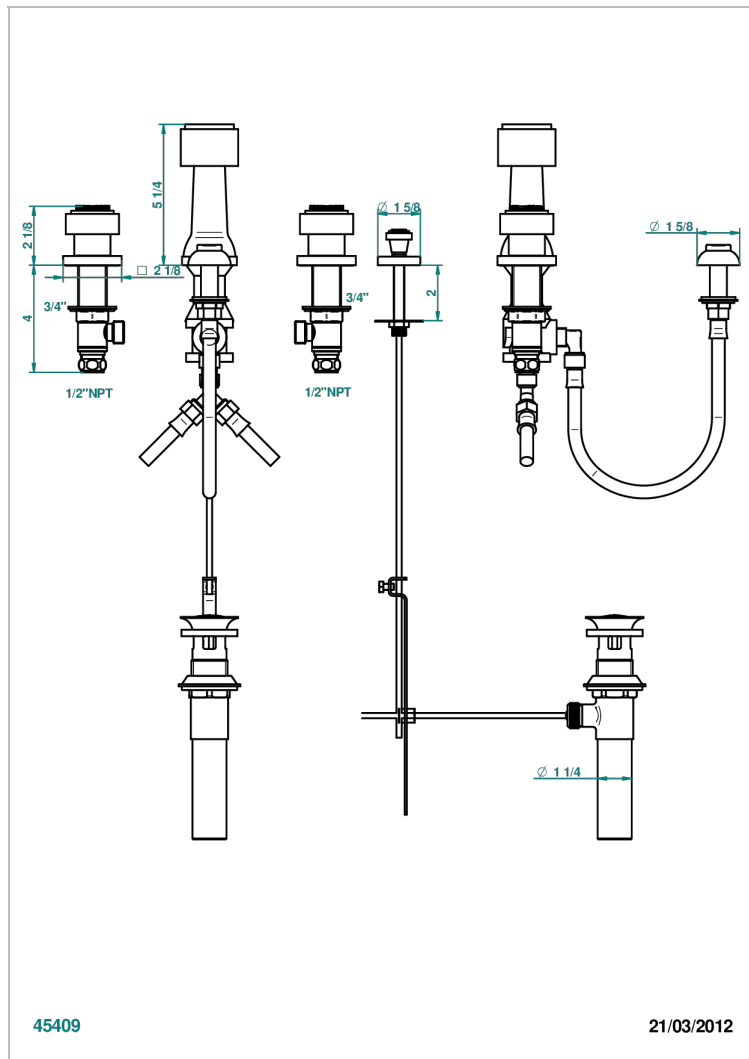

MASQUE DE FEMME, SMOOTH METAL

A2U-207KA

Deck mounted 3-hole bidet with vertical spray, vacuum breaker and drain

45409

21/03/2012

CHARACTERISTIC

- ASME : ASME A112.18.1-2011/CSA B125.1-11

STANDARDS