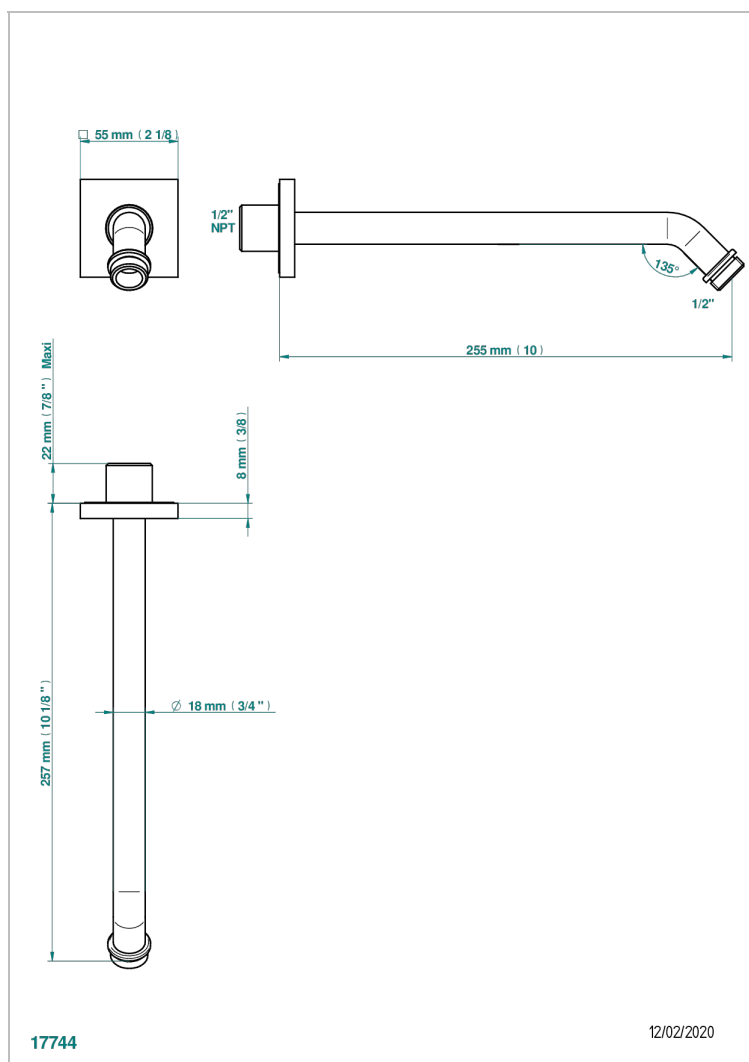

MASQUE DE FEMME ENGRAVED METAL

A2T-84/US

Horizontal shower arm, 45°, lg: 10"

CHARACTERISTIC

- Masque de Femme engraved metal
- Horizontal shower arm, 45°, lg: 10"

AVAILABLE FINITIONS

Black nickel - D24

Blush PVD - H62