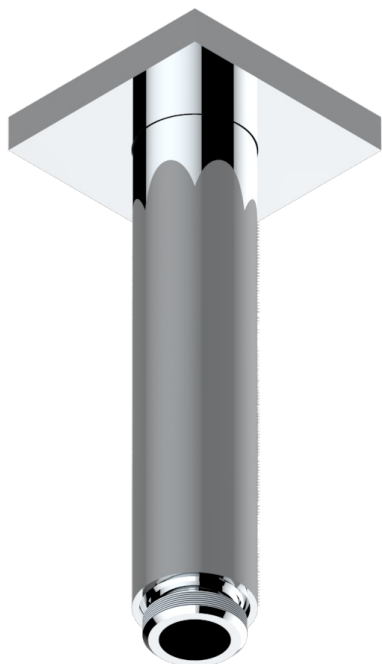

# MASQUE DE FEMME ENGRAVED METAL

A2T-82V/US

THG<sup>®</sup>  
PARIS

Vertical shower arm ceiling mounted 1/2" connection

17748

12/02/2020

## CHARACTERISTIC

- Masque de Femme engraved metal
- Vertical shower arm ceiling mounted 1/2" connection

## AVAILABLE FINITIONS

Black nickel - D24

Blush PVD - H62

Brass color PVD - H49

Brown bronze color PVD - F33

Chrome polished - A02

Chrome polished / gold polished - G02

Gold color PVD - H52