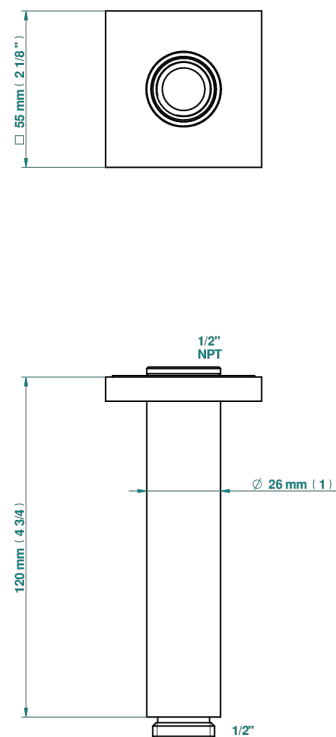

# MASQUE DE FEMME ENGRAVED METAL

A2T-82V/US

THG<sup>®</sup>  
PARIS

Vertical shower arm ceiling mounted 1/2" connection

17748

12/02/2020

## CHARACTERISTIC

- Masque de Femme engraved metal
- Vertical shower arm ceiling mounted 1/2" connection