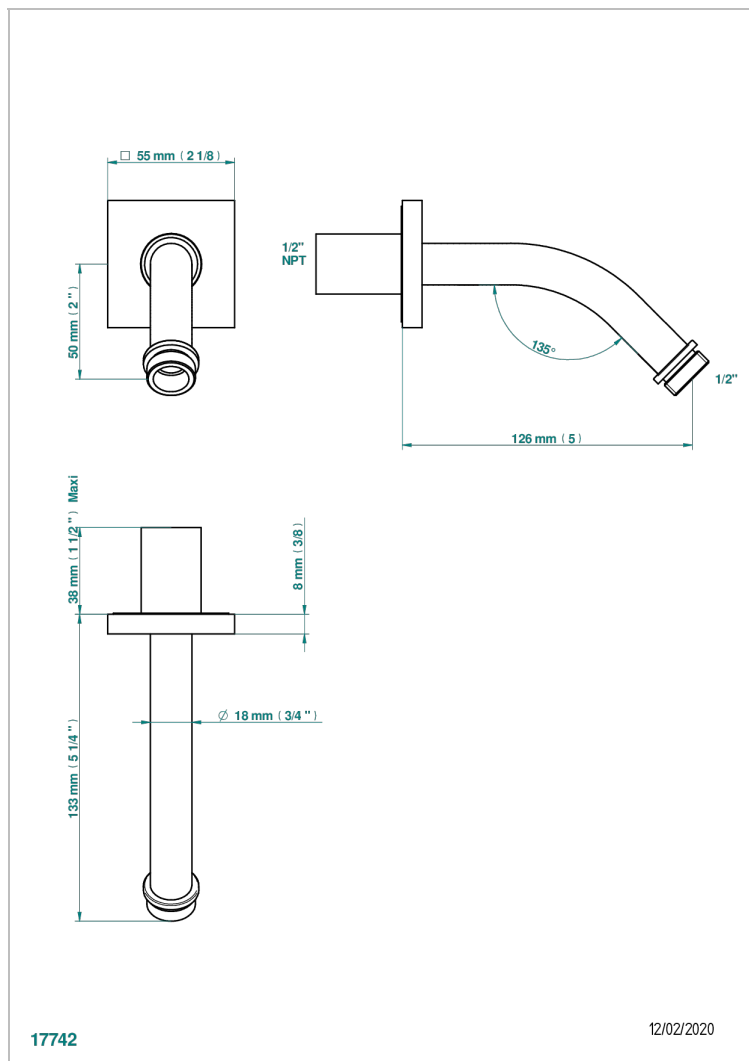

MASQUE DE FEMME ENGRAVED METAL

A2T-82/US

Horizontal shower arm, 45°, lg: 4" 3/4

17742

12/02/2020

CHARACTERISTIC

- Masque de Femme engraved metal
- Horizontal shower arm, 45°, lg: 4" 3/4

AVAILABLE FINITIONS