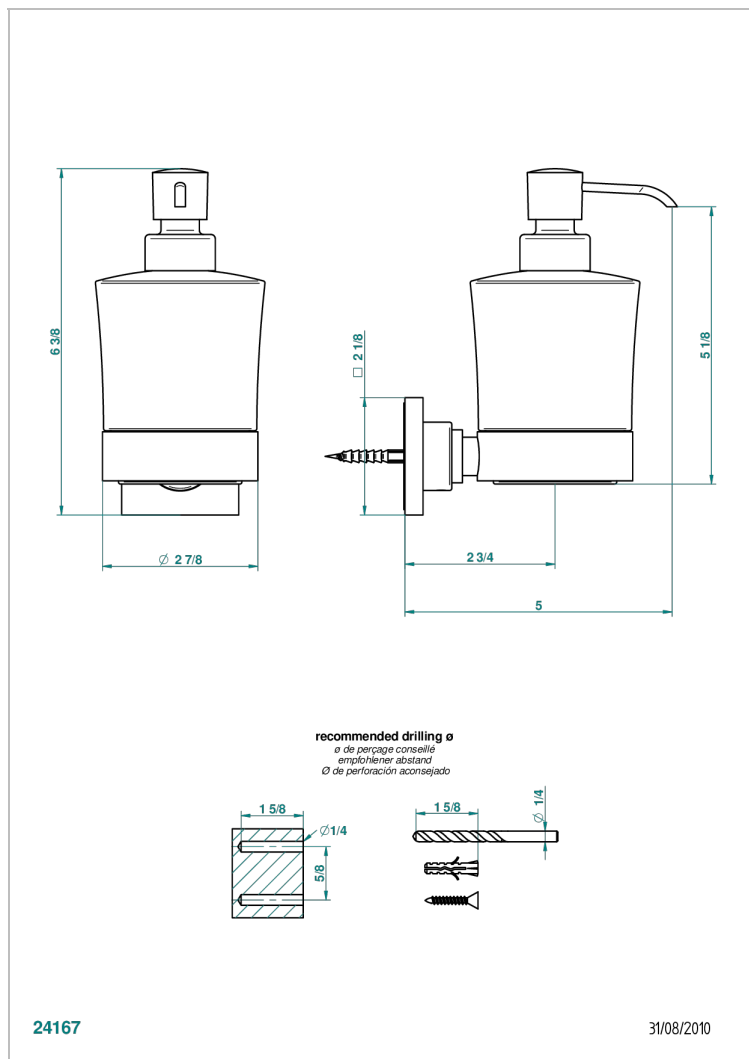

MASQUE DE FEMME ENGRAVED METAL

A2T-613

Liquid soap dispenser

CHARACTERISTIC

- Masque de Femme engraved metal
- Liquid soap dispenser

AVAILABLE FINITIONS

Black nickel - D24

Blush PVD - H62