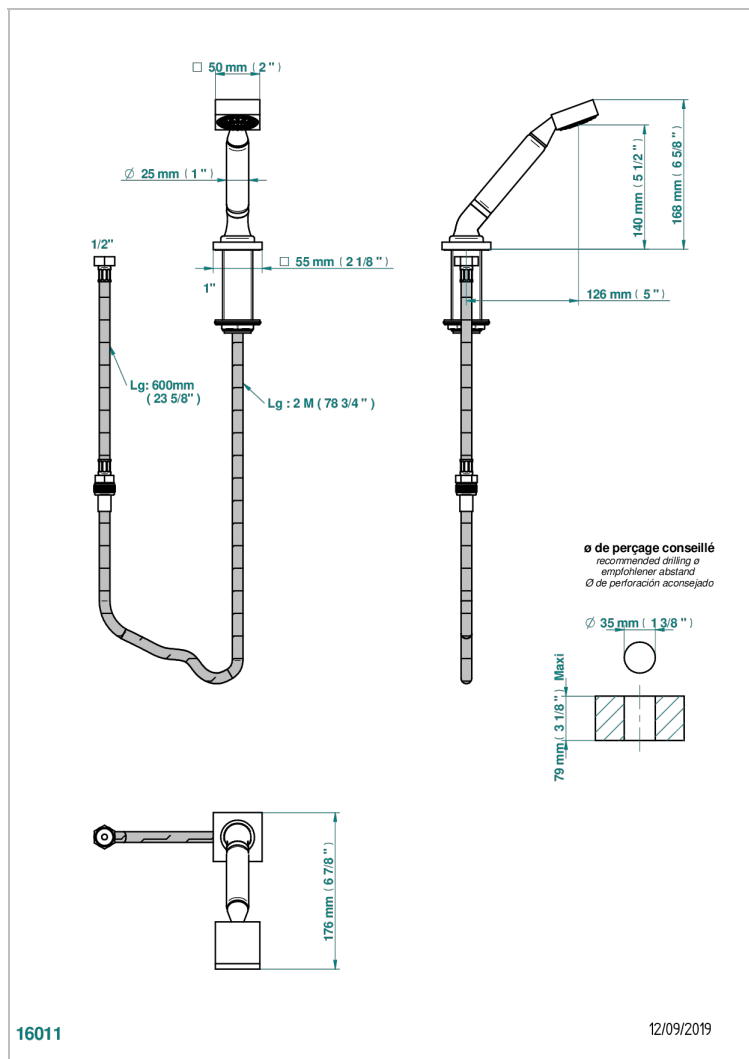

# MASQUE DE FEMME ENGRAVED METAL

A2T-60A

Deck mounted hand shower, with hose

16011

12/09/2019

## CHARACTERISTIC

- Masque de Femme engraved metal
- Deck mounted hand shower, with hose