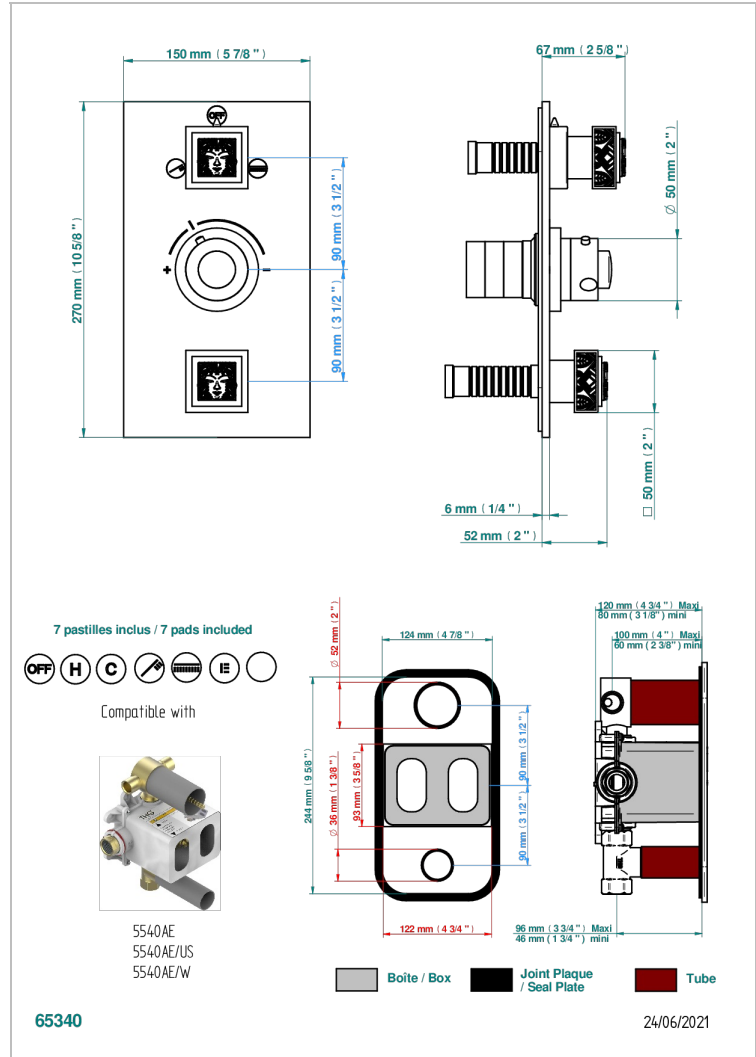

MASQUE DE FEMME ENGRAVED METAL

A2T-5540BE

Trim for THG thermostat 3 functions , with one off function and 2 outlets and one single off function - rough part supplied with fixing box ref. .5 540AE/US

CHARACTERISTIC

- Built-in thermostatic cover for 5540AE with 3 outputs (1 x 3/4' and 2 x 1/2')
- Requires concealed thermostat Réf. 5540AE - 5540AE/US - 5540AE/W
- Output high : ceramic diverter with 2 functions and stopvalve
- Output downwards : 1/4' turn of 3/4' stopvalve
- For Shower 3 functions - 2 functions can operate simultaneously
- Temperature control knob with security stop at 38°C
- Solid brass plate and knob
- ASME : ASME A112.18.1-2011/CSA B125.1-11
- DVGW : DW-6512CQ0608

STANDARDS

RELATED SKU'S

- Ref. G00-5100G Reinforced stop ring for THG thermostatic with fixing set
- Ref. G00-5540AE/US Thg thermostat with wax cartridge with one stop valve, 2 outlets and another stop valve, delivered with a built-in box, no trim