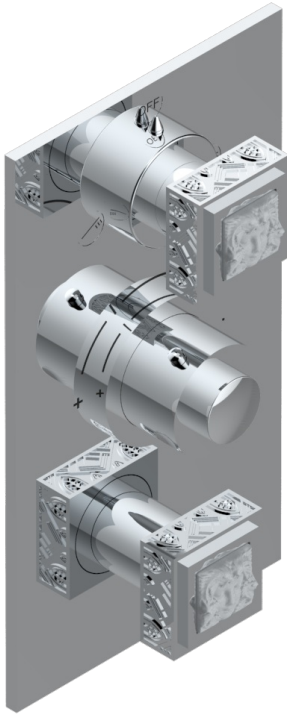

MASQUE DE FEMME ENGRAVED METAL

A2T-5540BE

Trim for THG thermostat 3 functions , with one off function and 2 outlets and one single off function - rough part supplied with fixing box ref. .5 540AE/US

CHARACTERISTIC

- Built-in thermostatic cover for 5540AE with 3 outputs (1 x 3/4' and 2 x 1/2')
- Requires concealed thermostat Réf. 5540AE - 5540AE/US - 5540AE/W
- Output high : ceramic diverter with 2 functions and stopvalve
- Output downwards : 1/4' turn of 3/4' stopvalve
- For Shower 3 functions - 2 functions can operate simultaneously
- Temperature control knob with security stop at 38°C
- Solid brass plate and knob
- ASME : ASME A112.18.1-2011/CSA B125.1-11
- DVGW : DW-6512CQ0608

STANDARDS

RELATED SKU'S

- Ref. G00-5100G Reinforced stop ring for THG thermostatic with fixing set
- Ref. G00-5540AE/US Thg thermostat with wax cartridge with one stop valve, 2 outlets and another stop valve, delivered with a built-in box, no trim