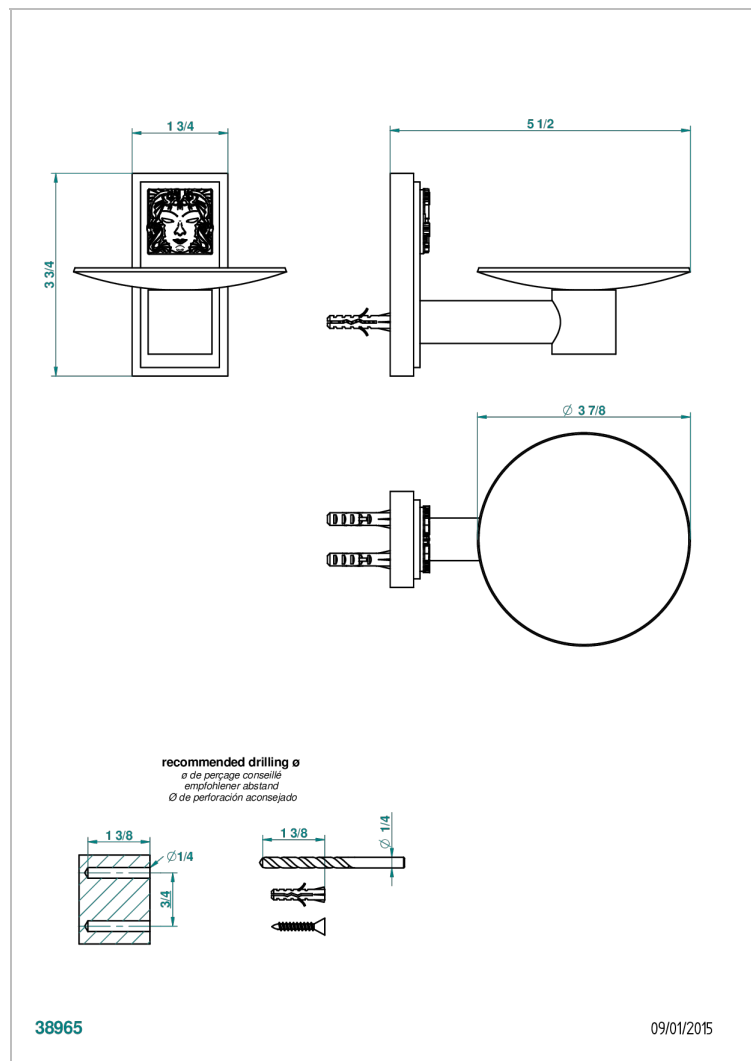

MASQUE DE FEMME ENGRAVED METAL

A2T-546

Soap dish, wall mounted, 4" diameter

38965

09/01/2015

CHARACTERISTIC

- Masque de Femme engraved metal
- Soap dish, wall mounted, 4" diameter

AVAILABLE FINITIONS