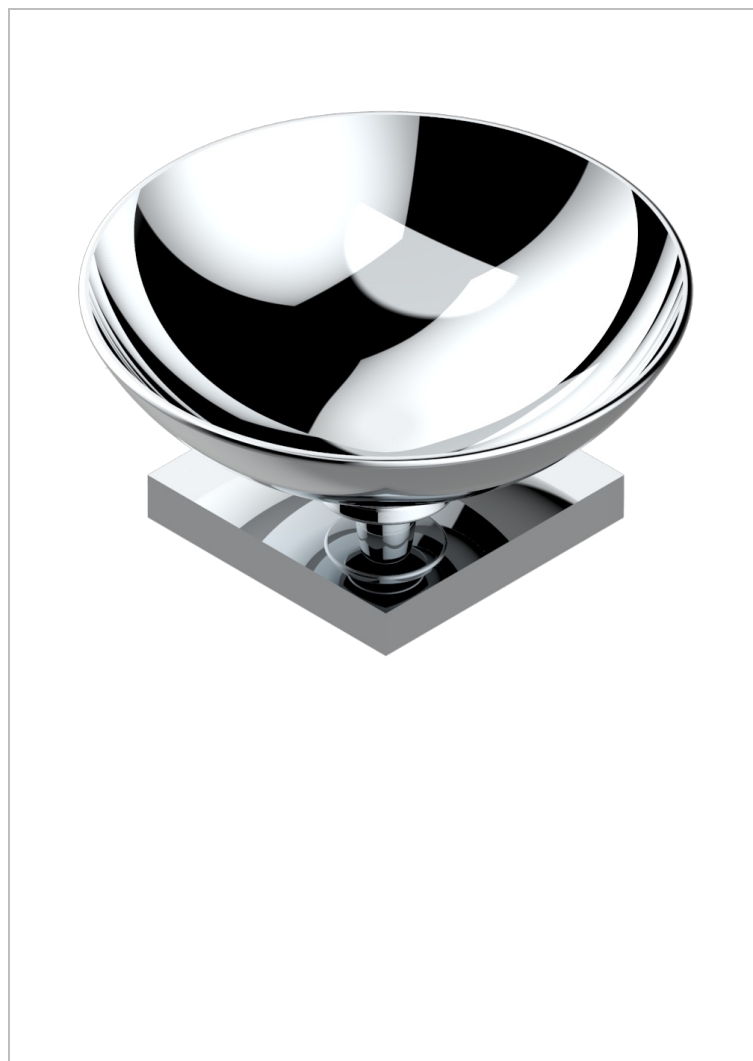

MASQUE DE FEMME ENGRAVED METAL

A2T-544

Soap dish, freestanding , 4" diameter

CHARACTERISTIC

- Masque de Femme engraved metal
- Soap dish, freestanding , 4" diameter

AVAILABLE FINITIONS

Black nickel - D24

Blush PVD - H62

Brass color PVD - H49

Brown bronze color PVD - F33

Chrome polished - A02

Chrome polished / gold polished - G02

Gold color PVD - H52

Gold mat - F07

Gold polished - F01

Gold satiney - F03

Matt nickel (American satin) - C01

Matt nickel color PVD - H56

Nickel antique / Sovereign - H28

Nickel color PVD - H55

Nickel polished - B01

Rose Gold - F27

Satin chrome - C03

Silver rhodium - F18