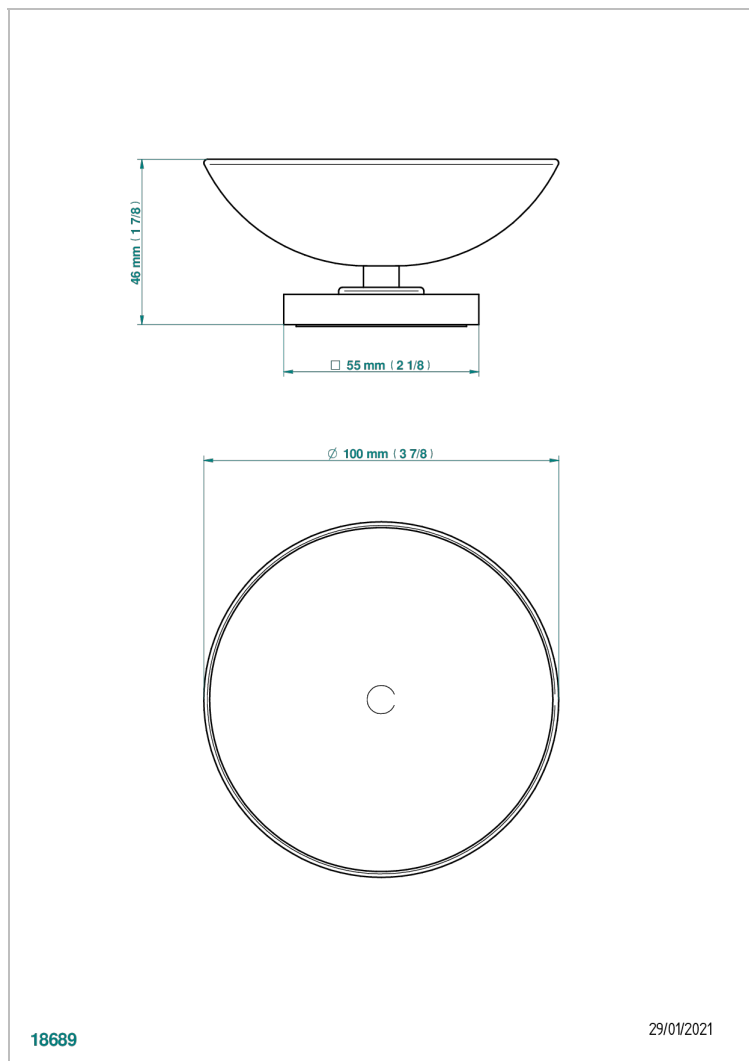

MASQUE DE FEMME ENGRAVED METAL

A2T-544

Soap dish, freestanding , 4" diameter

CHARACTERISTIC

- Masque de Femme engraved metal
- Soap dish, freestanding , 4" diameter

AVAILABLE FINITIONS

Black nickel - D24

Blush PVD - H62