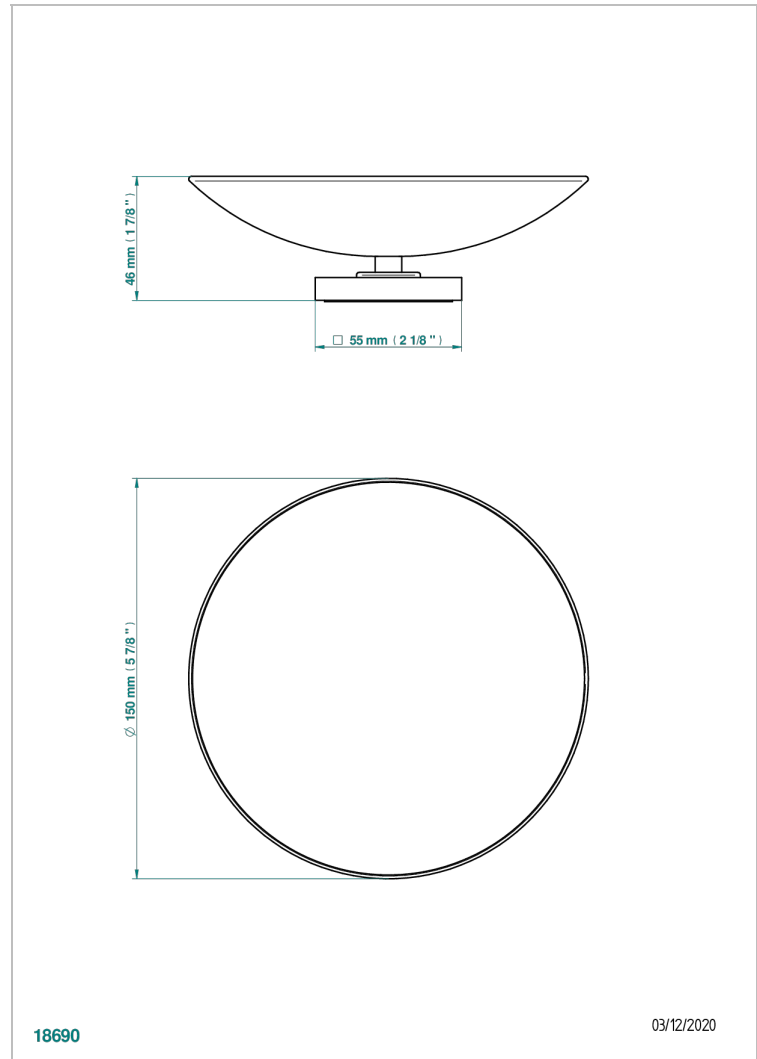

MASQUE DE FEMME ENGRAVED METAL

A2T-544GM

Soap dish, freestanding , 6" diameter

THG[®]
PARIS

CHARACTERISTIC

- Masque de Femme engraved metal
- Soap dish, freestanding , 6" diameter

AVAILABLE FINITIONS

Black nickel - D24