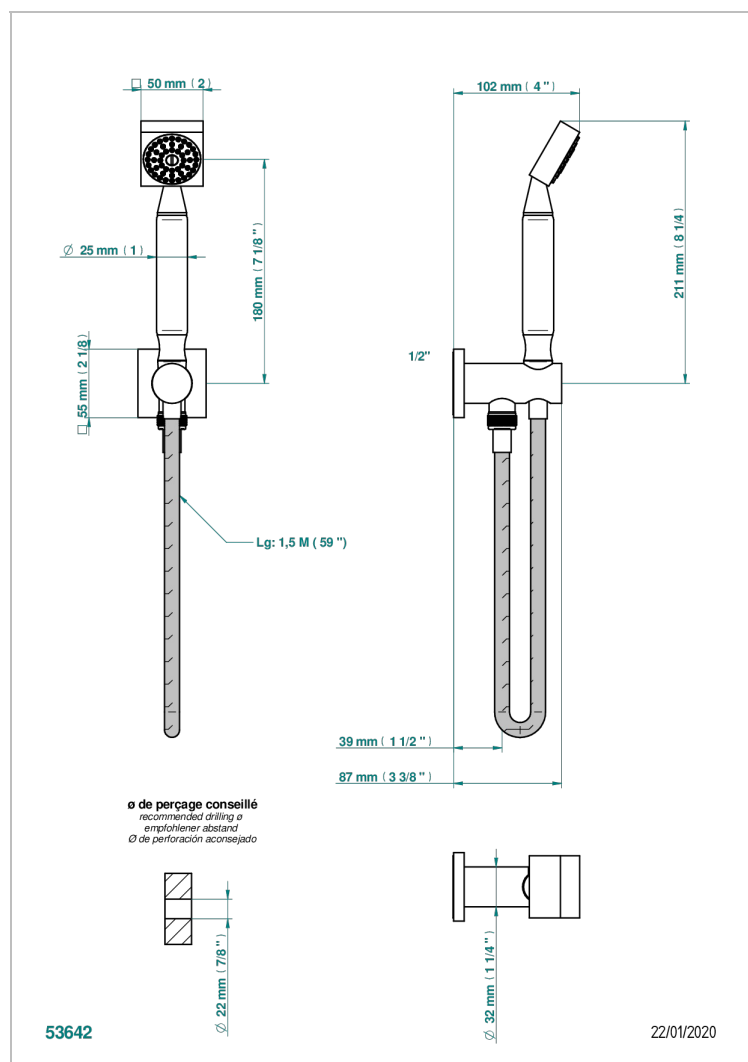

# MASQUE DE FEMME ENGRAVED METAL

A2T-54/US

Wall mounted handshower with integrated fixed hook

## CHARACTERISTIC

- Masque de Femme engraved metal
- Wall mounted handshower with integrated fixed hook