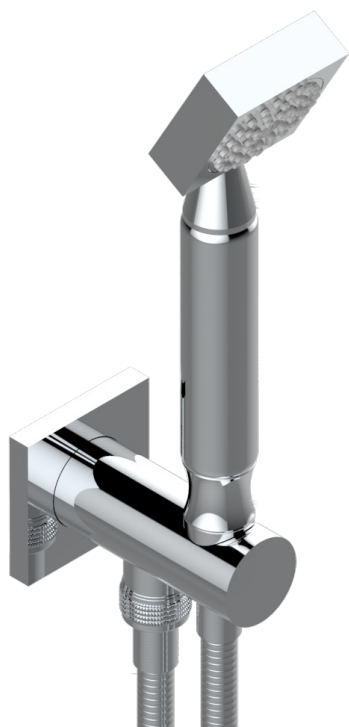

# MASQUE DE FEMME ENGRAVED METAL

A2T-54/US

Wall mounted handshower with integrated fixed hook

## CHARACTERISTIC

- Masque de Femme engraved metal
- Wall mounted handshower with integrated fixed hook