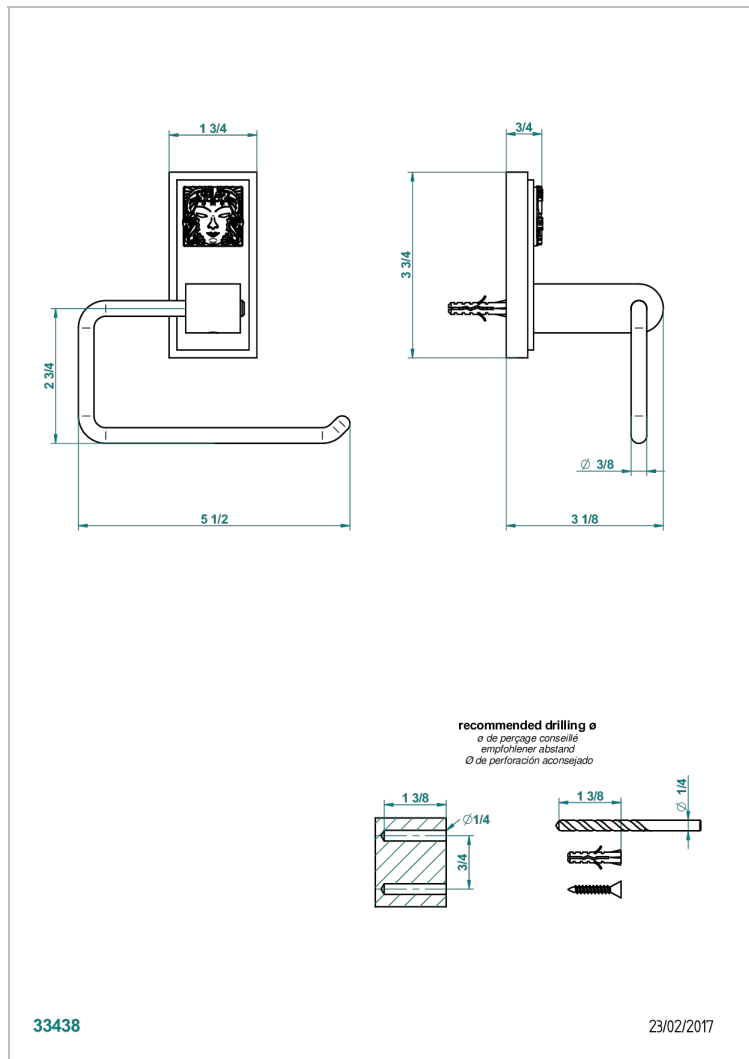

MASQUE DE FEMME ENGRAVED METAL

A2T-538A

Toilet paper holder, single mount without cover

CHARACTERISTIC

- Masque de Femme engraved metal
- Toilet paper holder, single mount without cover

AVAILABLE FINITIONS