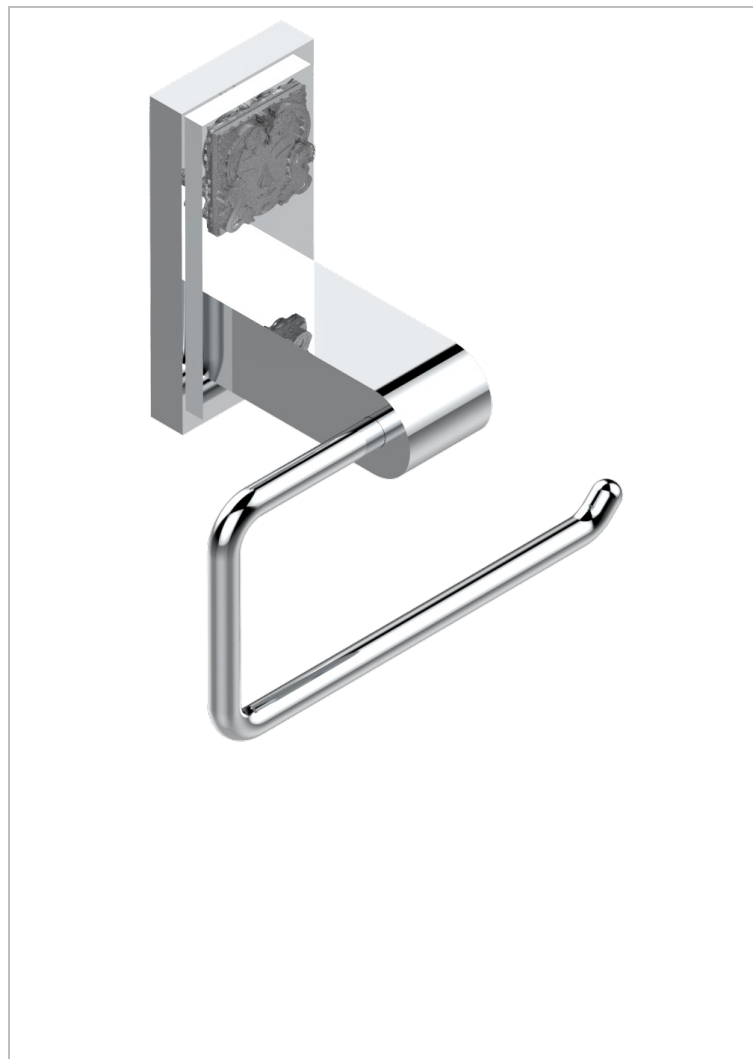

MASQUE DE FEMME ENGRAVED METAL

A2T-538A

Toilet paper holder, single mount without cover

CHARACTERISTIC

- Masque de Femme engraved metal
- Toilet paper holder, single mount without cover

AVAILABLE FINITIONS

Black nickel - D24

Blush PVD - H62

Brass color PVD - H49

Brown bronze color PVD - F33

Chrome polished - A02

Chrome polished / gold polished - G02

Gold color PVD - H52

Gold mat - F07